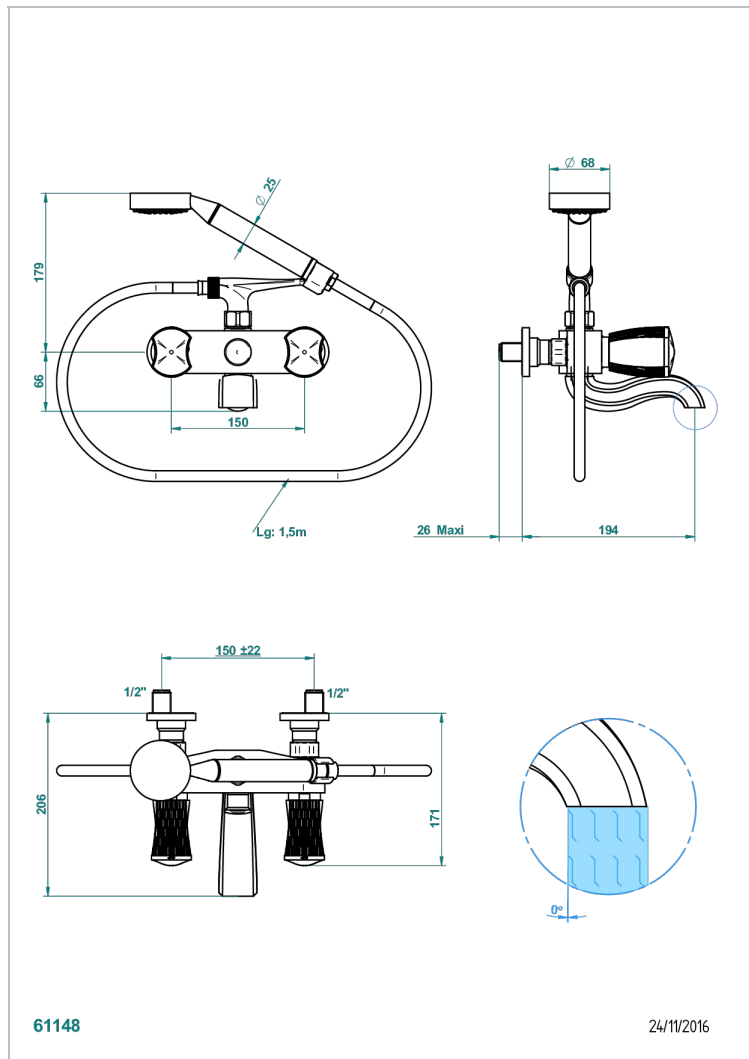

INFINI WHITE PORCELAIN WITH PLATINUM DECOR

U2E-13B

壁式1/2"浴缸淋浴龙头，带软管和花洒

特色

- ACS : 21ACCLY033

标准

可选饰面

Black ceram - D30
Blush PVD - H62
Graphite PVD - H64
Matt Umber PVD - H67
Matt blush PVD - H60
Matt graphite PVD - H65