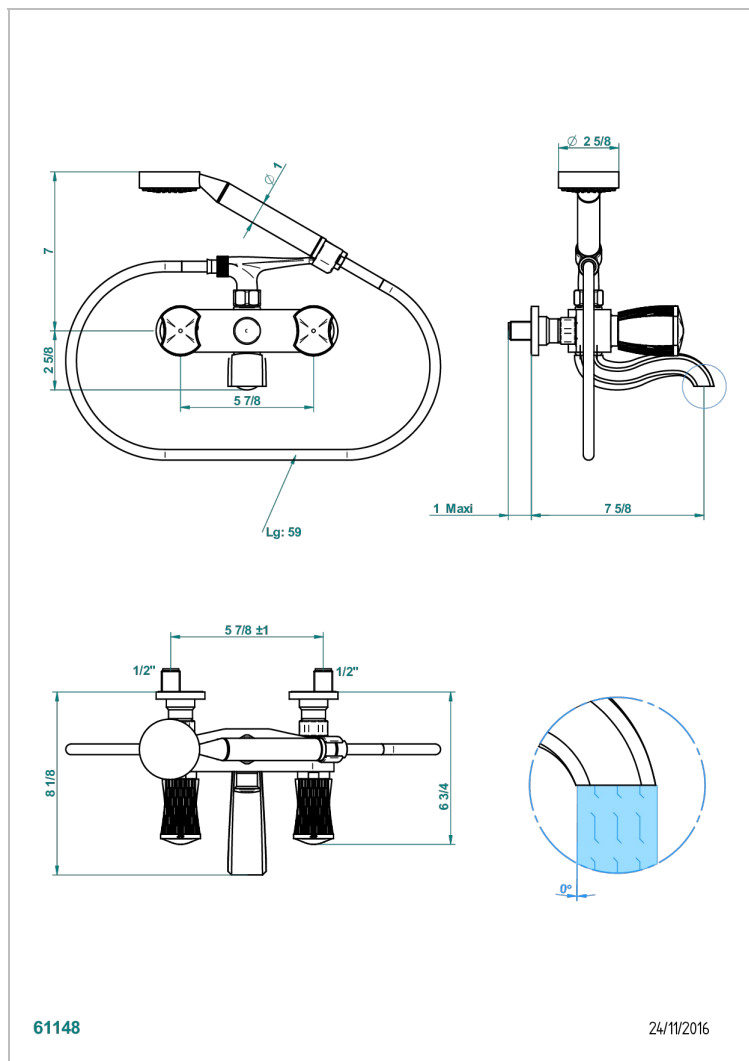

# INFINI WHITE PORCELAIN WITH PLATINUM DECOR

U2E-13B

Wall mounted 2-hole bath/shower mixer, shower and hose