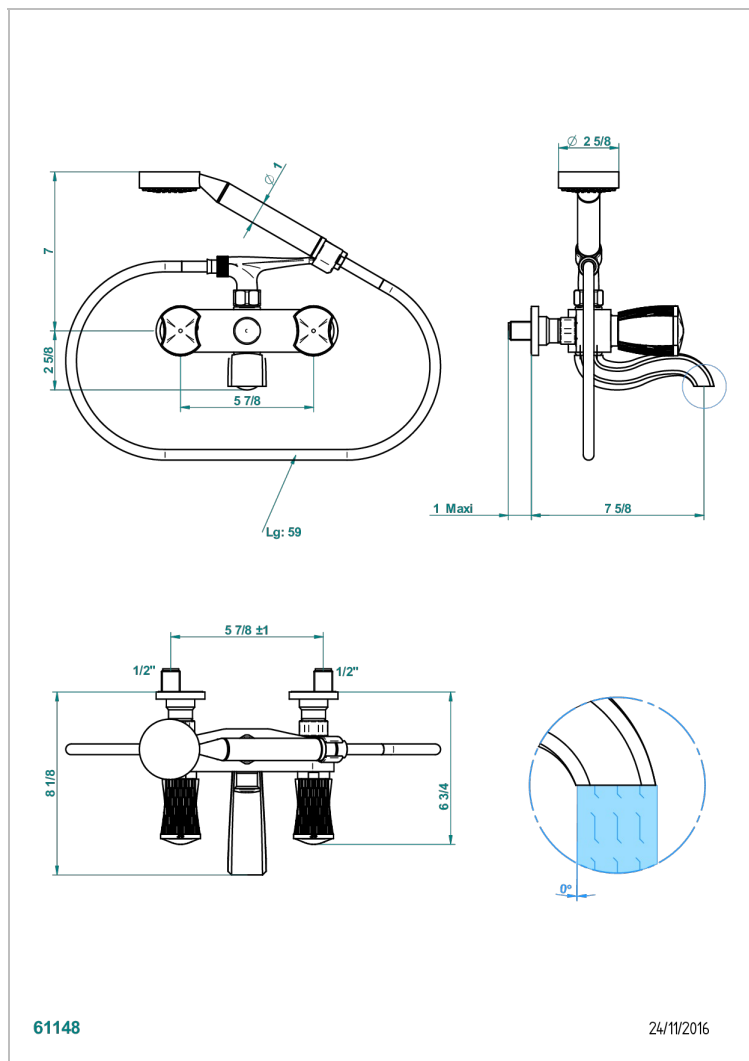

# INFINI WHITE PORCELAIN WITH PLATINUM DECOR

U2E-13B

壁式1/2"浴缸淋浴龙头，带软管和花洒