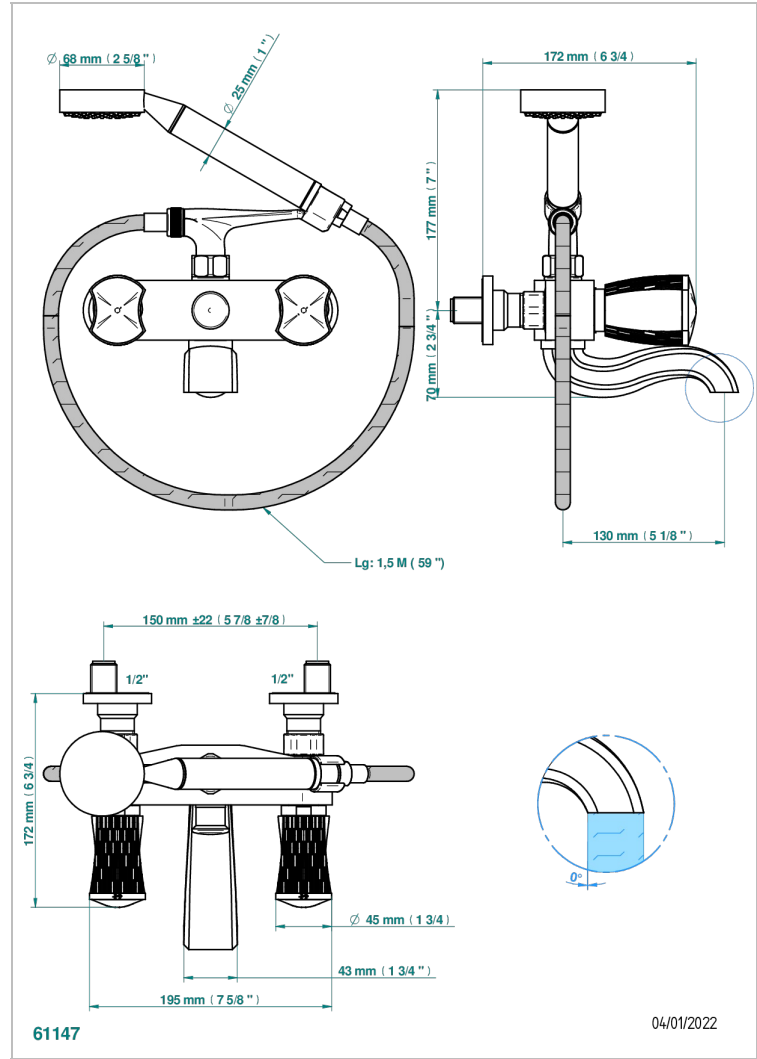

# INFINI WHITE PORCELAIN

U2D-13B

Wall mounted 2-hole bath/shower mixer, shower and hose

## CHARACTERISTIC

- ACS : 21ACCLY033