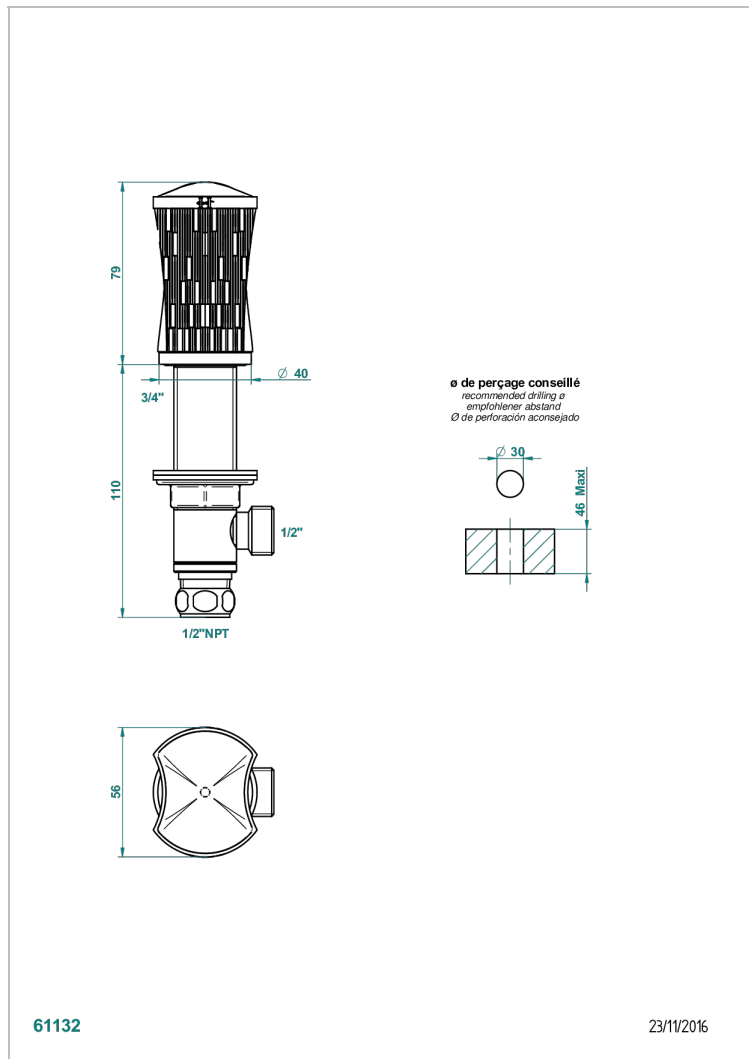

INFINI WHITE PORCELAIN WITH PLATINUM DECOR

U2E-35/US

1/2" deck valve with trim for lavatory

CHARACTERISTIC

- Infini White Porcelain with Platinum decor
- 1/2" deck valve with trim for lavatory

AVAILABLE FINITIONS