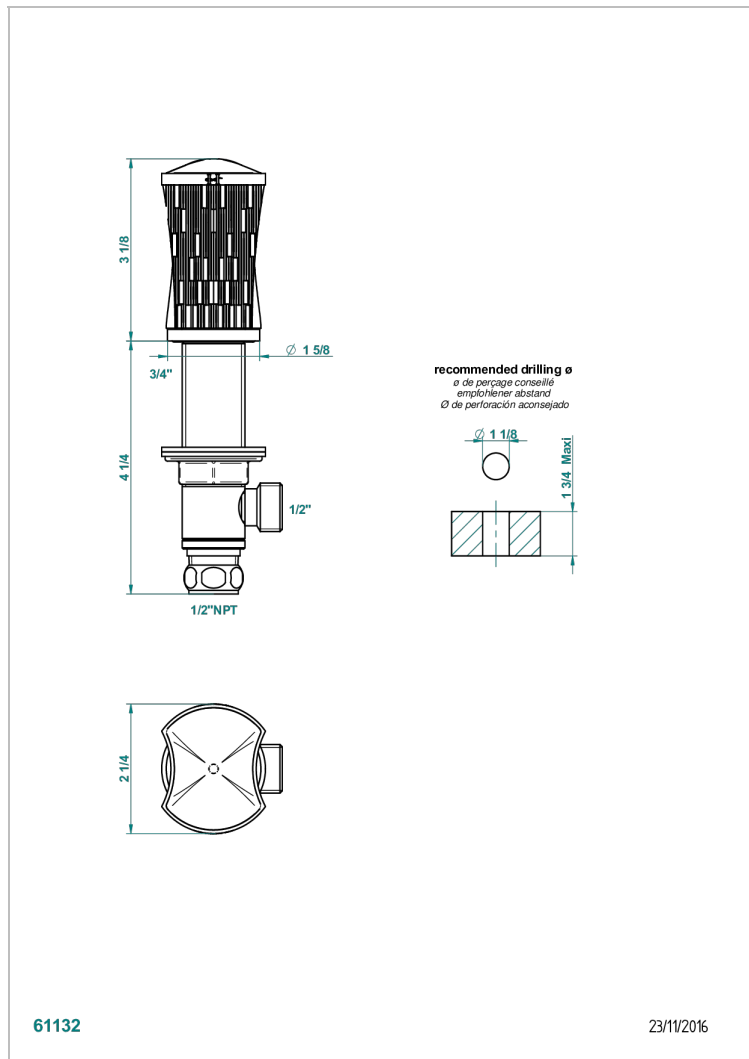

INFINI WHITE PORCELAIN WITH PLATINUM DECOR

U2E-35/US

1/2" deck valve with trim for lavatory

CHARACTERISTIC

- Infini White Porcelain with Platinum decor
- 1/2" deck valve with trim for lavatory

AVAILABLE FINITIONS