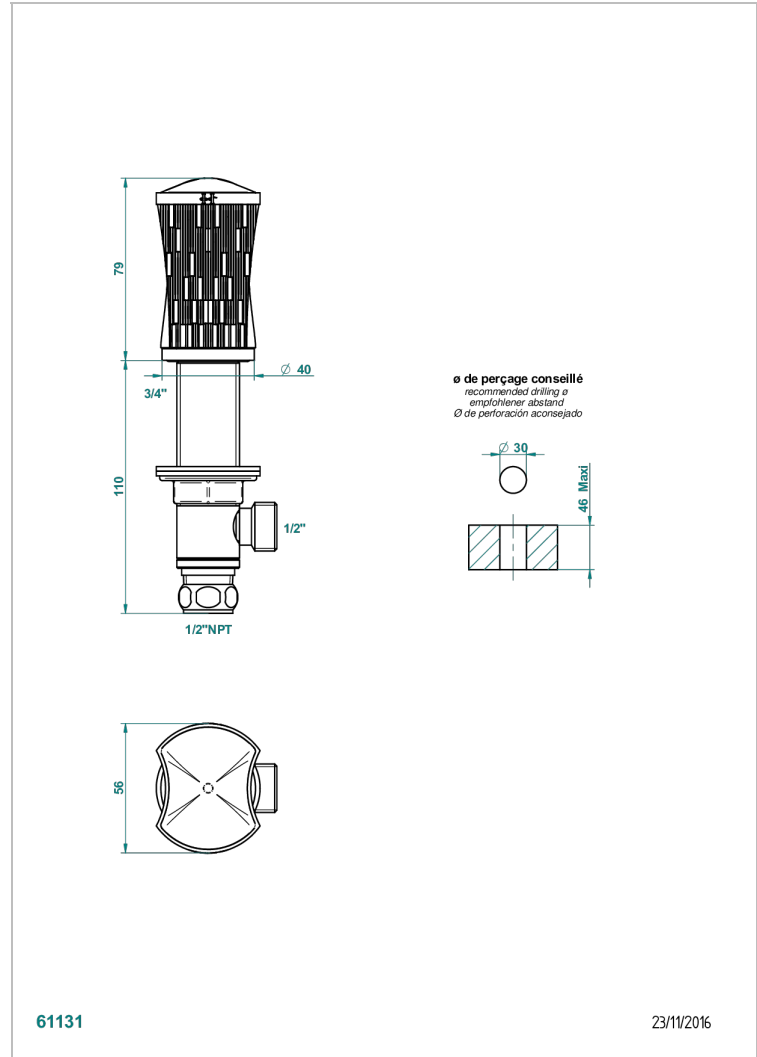

INFINI WHITE PORCELAIN

U2D-35/US

1/2" deck valve with trim for lavatory

61131

23/11/2016

CHARACTERISTIC

- Infini White Porcelain
- 1/2" deck valve with trim for lavatory

AVAILABLE FINITIONS