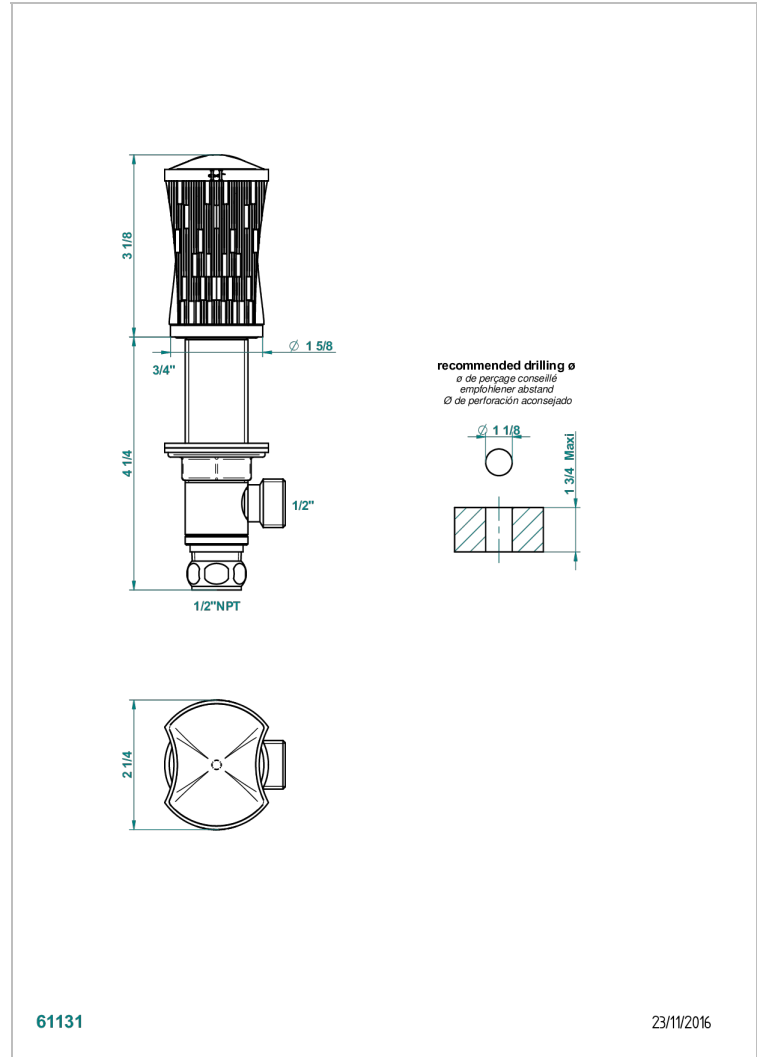

INFINI WHITE PORCELAIN

U2D-35/US

1/2" deck valve with trim for lavatory

CHARACTERISTIC

- Infini White Porcelain
- 1/2" deck valve with trim for lavatory

AVAILABLE FINITIONS

Black ceram - D30
Blush PVD - H62
Brass color PVD - H49
Brown bronze color PVD - F33
Chrome polished - A02
Copper antique matt, coated - H07