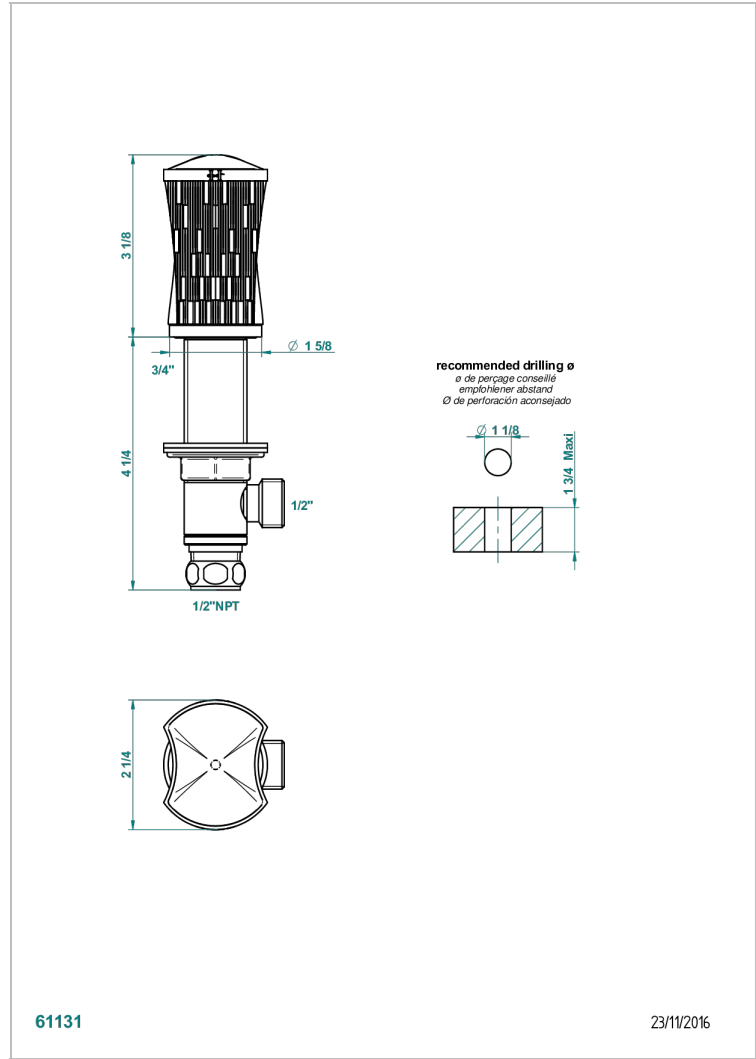

# INFINI WHITE PORCELAIN

U2D-35/US

1/2" deck valve with trim for lavatory

## CHARACTERISTIC

- Infini White Porcelain
- 1/2" deck valve with trim for lavatory