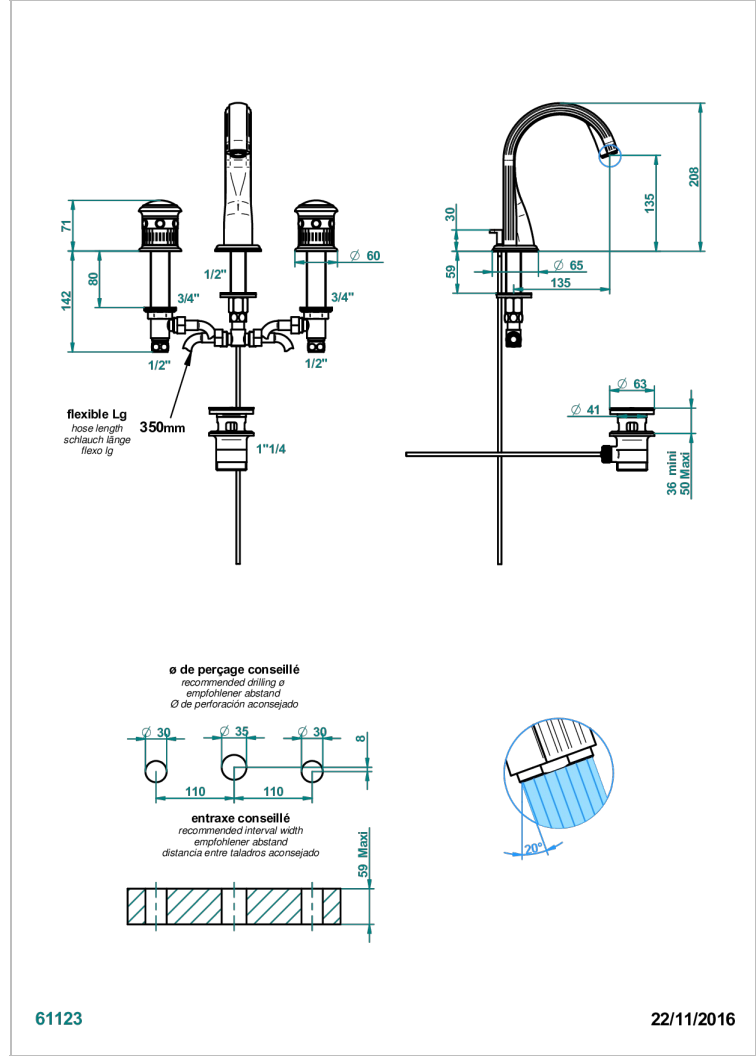

TROCADERO MALACHITE

U7A-151M/W

Rim mounted 3-hole basin mixer with waste for marble - WRAS approved

THG
PARIS

CHARACTERISTIC

- WRAS : 1909342

STANDARDS

AVAILABLE FINITIONS