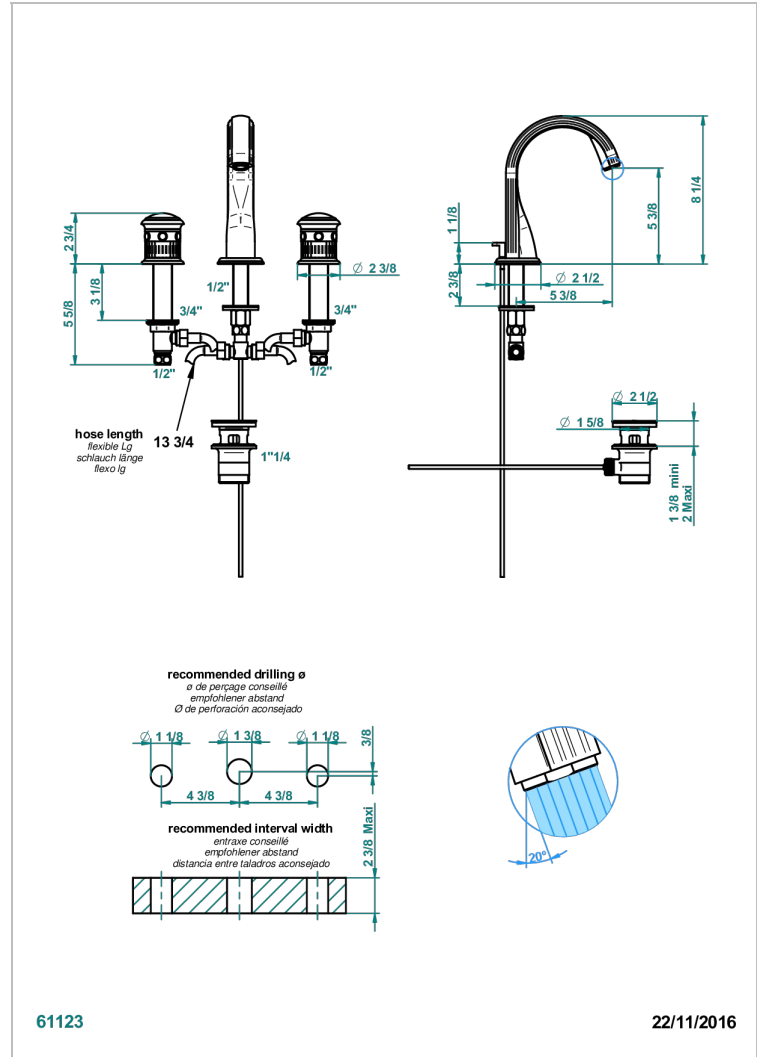

# TROCADERO MALACHITE

U7A-151M/W

Rim mounted 3-hole basin mixer with waste for marble - WRAS approved

THG  
PARIS

## CHARACTERISTIC

- WRAS : 1909342