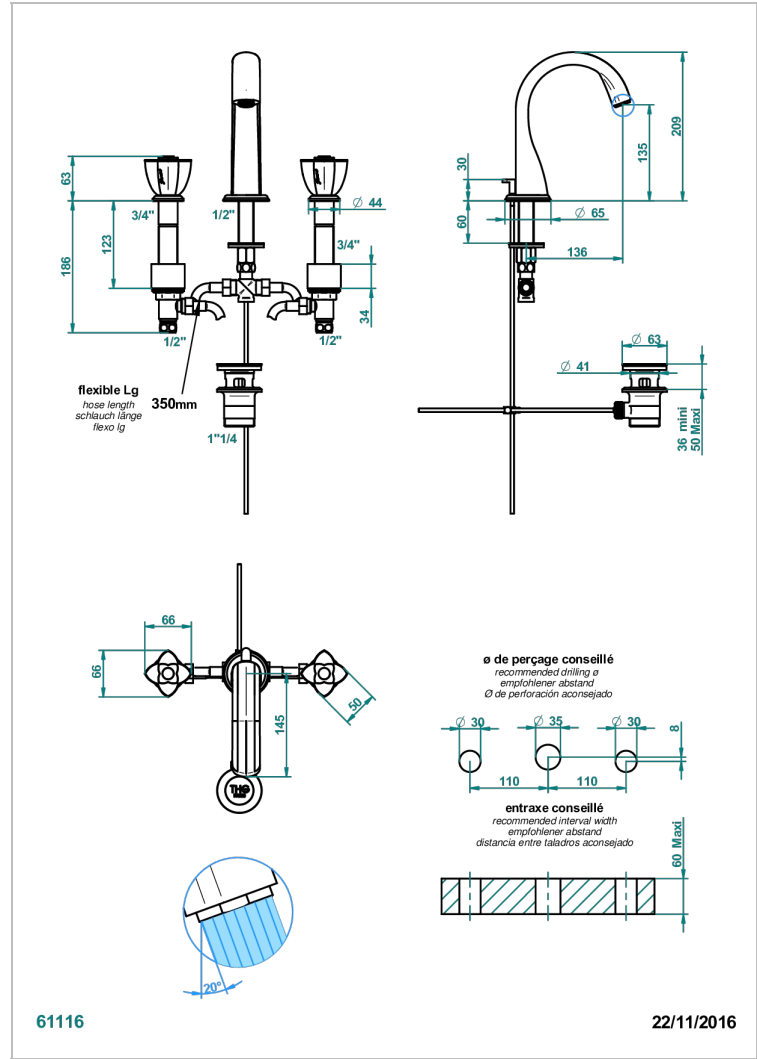

PETALE DE CRISTAL - CLEAR CRYSTAL FINE GOLD THREAD

U6E-151M/W

Rim mounted 3-hole basin mixer with waste for marble - WRAS approved

CHARACTERISTIC

- WRAS : 1909342

STANDARDS

AVAILABLE FINITIONS

Antique nickel - H28
Black ceram - D30
Blush PVD - H62
Brass color PVD - H49
Brown bronze color PVD - F33
Gold color PVD - H52

Nickel color PVD - H55
Polished chrome (color finish) - A02
Polished chrome / Polished gold (color finish) - G02
Polished gold (color finish) - F01
Polished nickel - B01
Soft gold - F30

Soft matt gold - F31
Umber PVD - H66
Varnished matt antique red copper (color finish) - H07