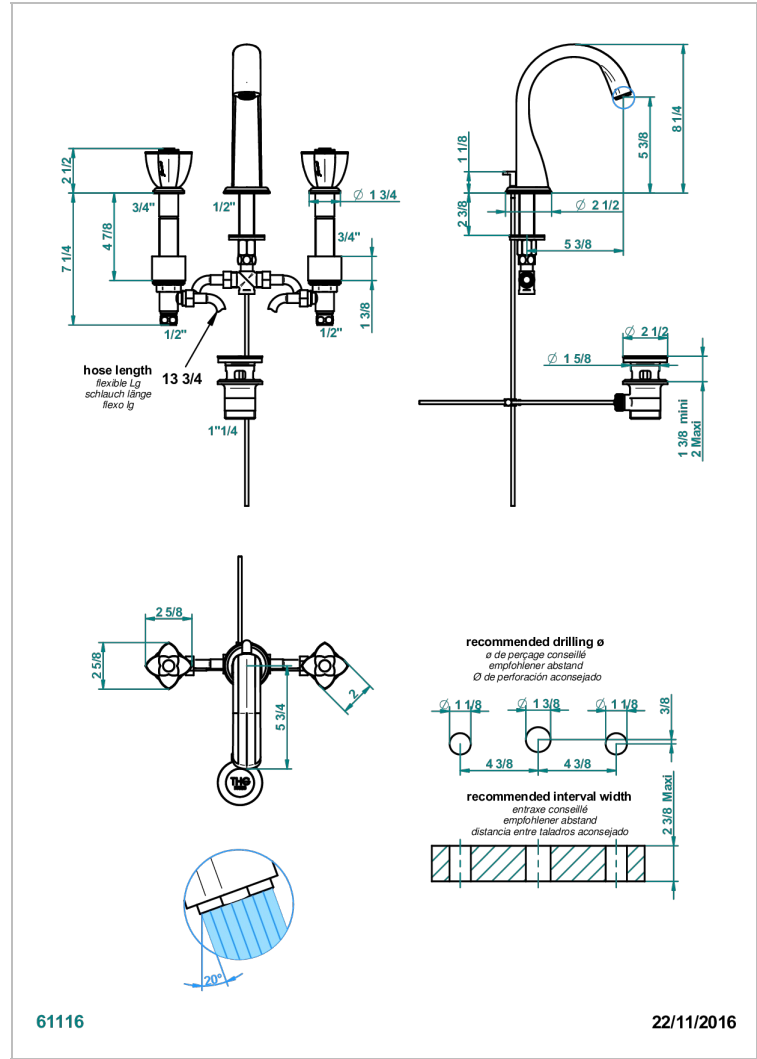

# PETALE DE CRISTAL - CLEAR CRYSTAL FINE GOLD THREAD

U6E-151M/W

Rim mounted 3-hole basin mixer with waste for marble - WRAS approved

## CHARACTERISTIC

- WRAS : 1909342