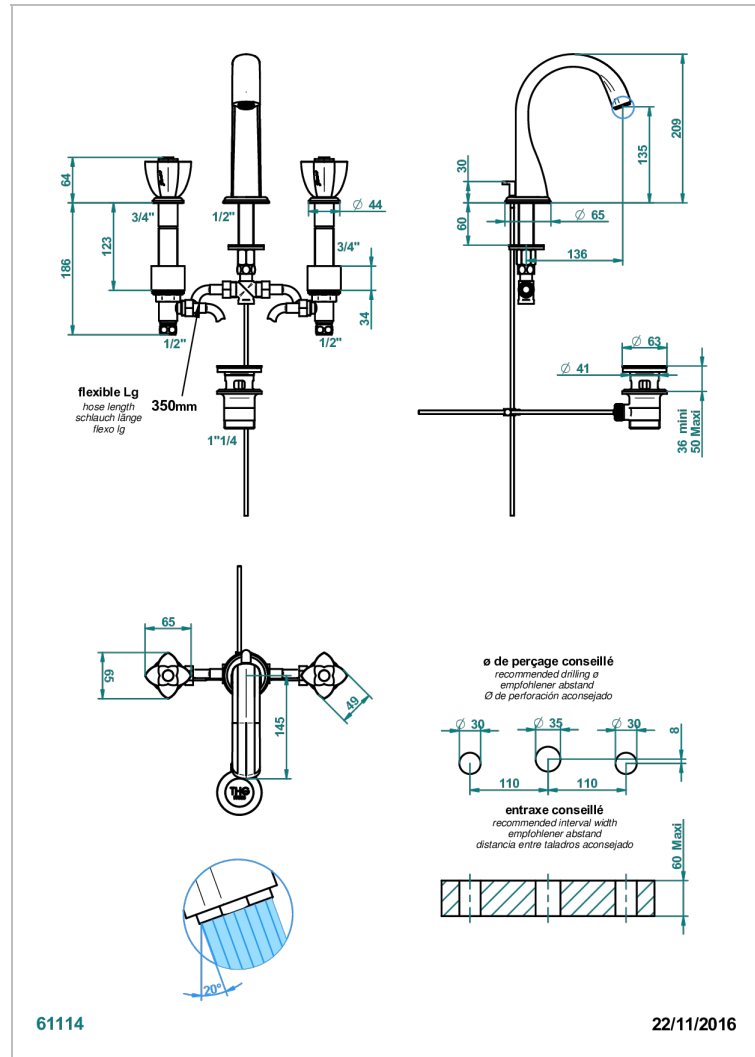

PETALE DE CRISTAL - BLACK CRYSTAL

U6D-151M/W

Rim mounted 3-hole basin mixer with waste for marble - WRAS approved

CHARACTERISTIC

- WRAS : 1909342

STANDARDS

AVAILABLE FINITIONS

Antique nickel - H28
Black ceram - D30
Blush PVD - H62
Brass color PVD - H49
Brown bronze color PVD - F33
Gold color PVD - H52

Nickel color PVD - H55
Polished chrome (color finish) - A02
Polished chrome / Polished gold (color finish) - G02
Polished gold (color finish) - F01
Polished nickel - B01
Soft gold - F30

Soft matt gold - F31
Umber PVD - H66
Varnished matt antique red copper (color finish) - H07