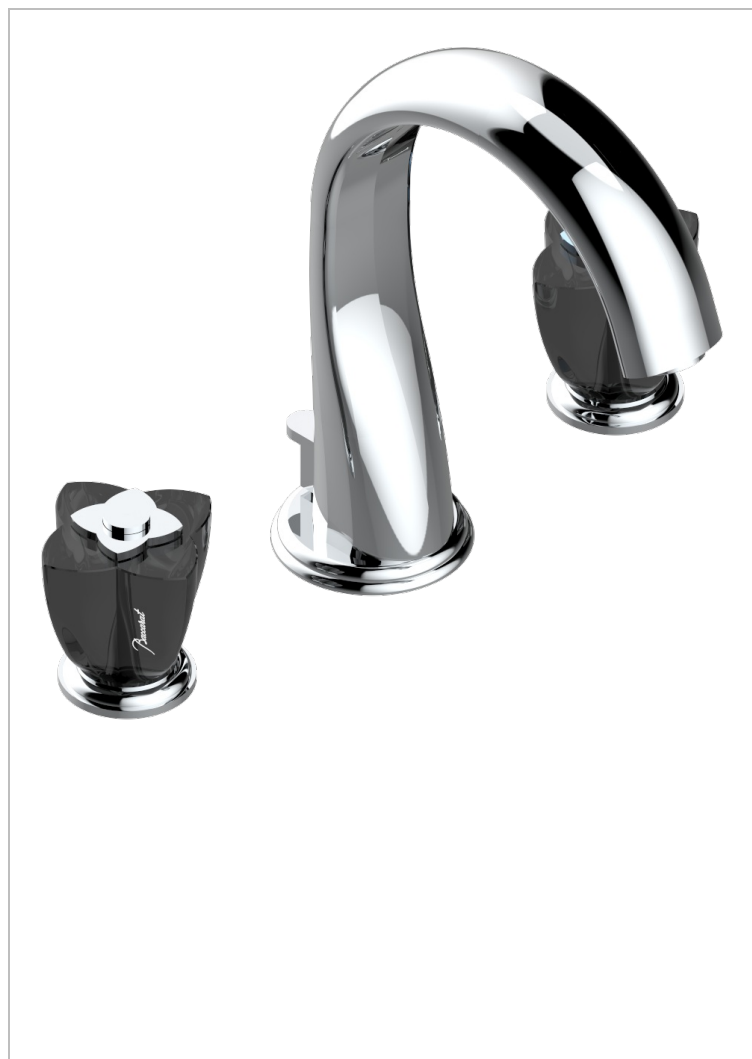

# PETALE DE CRISTAL - BLACK CRYSTAL

U6D-151M/W

Rim mounted 3-hole basin mixer with waste for marble - WRAS approved

## CHARACTERISTIC

- WRAS : 1909342

## AVAILABLE FINITIONS

Antique nickel - H28  
Black ceram - D30  
Blush PVD - H62  
Brass color PVD - H49  
Brown bronze color PVD - F33  
Gold color PVD - H52

Graphite PVD - H64  
Lacquered light bronze - D01  
Matt Umber PVD - H67  
Matt blush PVD - H60  
Matt brass color PVD - H50  
Matt brown bronze color PVD - F34