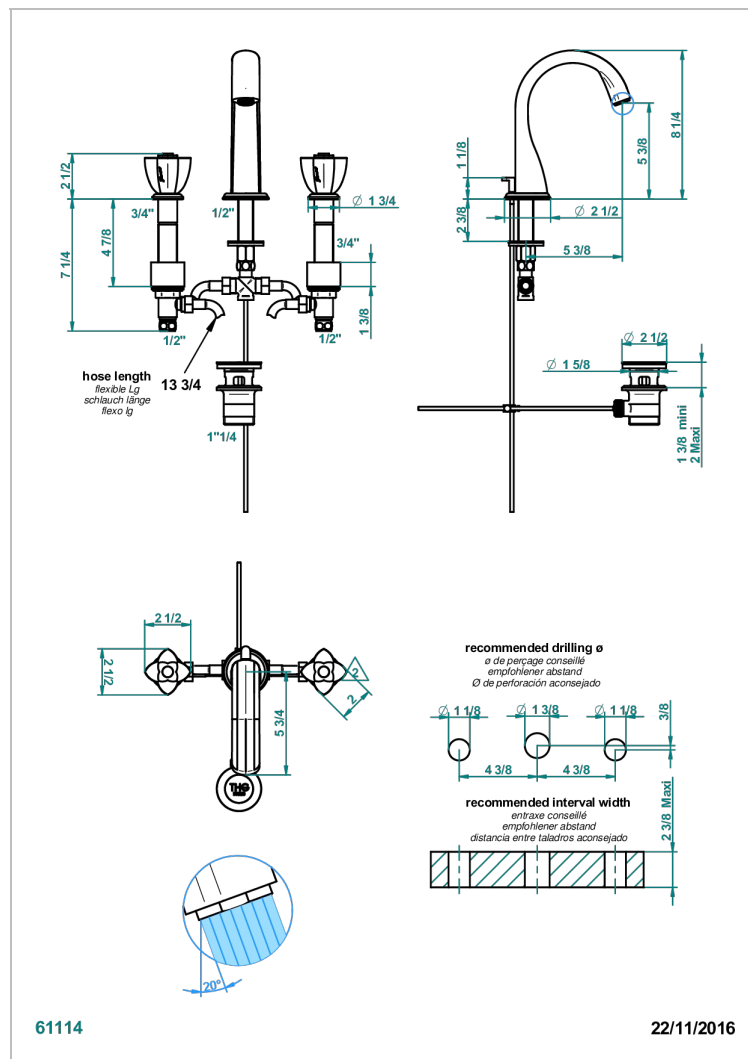

# PETALE DE CRISTAL - BLACK CRYSTAL

U6D-151M/W

Rim mounted 3-hole basin mixer with waste for marble - WRAS approved

## CHARACTERISTIC

- WRAS : 1909342