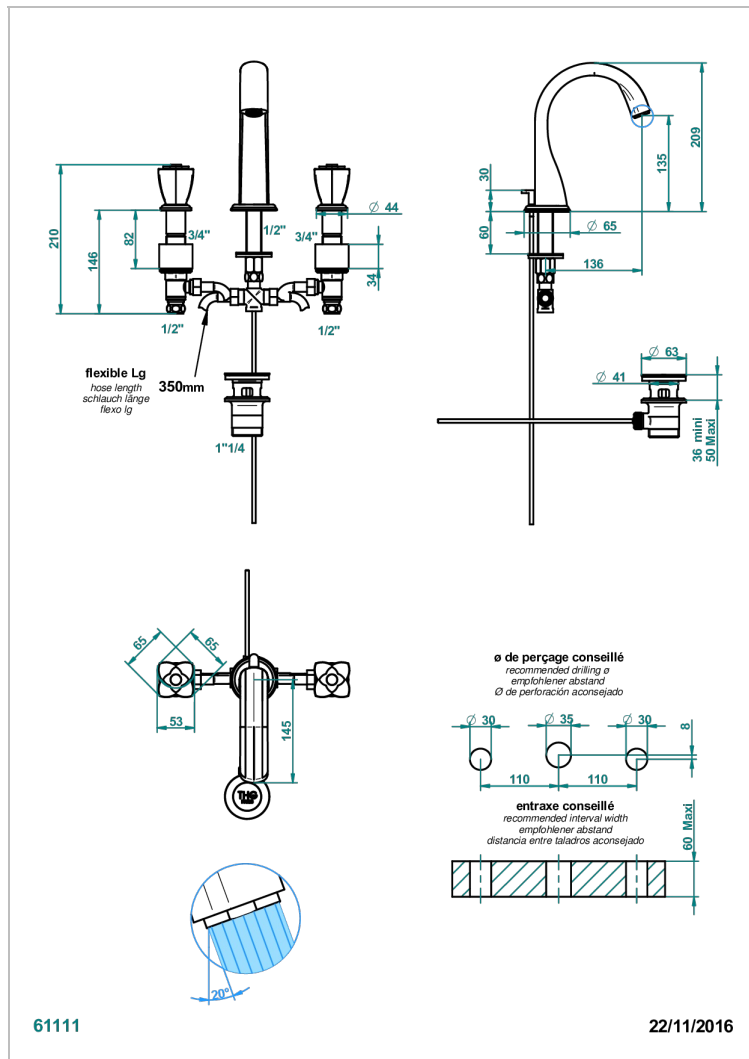

PETALE DE CRISTAL - BLACK CRYSTAL

U6D-151/W

Rim mounted 3-hole basin mixer with waste - WRAS approved

CHARACTERISTIC

- WRAS : 1909342

STANDARDS

TECHNICAL SPECS

- Recommandé : 3 bars (max. 5 bars) - Advised : 43,5 psi (max. 72 psi)
- 15 l/min à 3 bars (4 gpm at 43.5 psi)

AVAILABLE FINITIONS

Antique nickel - H28
Black ceram - D30
Blush PVD - H62
Brass color PVD - H49
Brown bronze color PVD - F33
Gold color PVD - H52

Graphite PVD - H64
Lacquered light bronze - D01
Matt Umber PVD - H67
Matt blush PVD - H60
Matt brass color PVD - H50
Matt brown bronze color PVD - F34