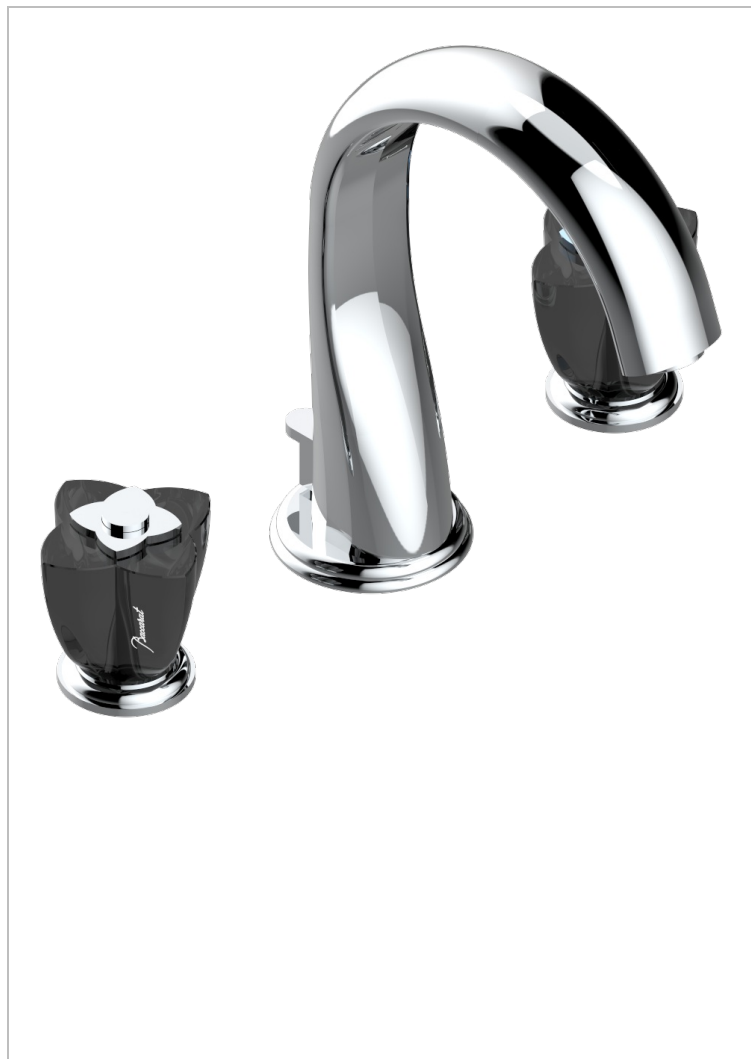

PETALE DE CRISTAL - BLACK CRYSTAL

U6D-151/W

Rim mounted 3-hole basin mixer with waste - WRAS approved

CHARACTERISTIC

- WRAS : 1909342

STANDARDS

TECHNICAL SPECS

- Recommandé : 3 bars (max. 5 bars) - Advised : 43,5 psi (max. 72 psi)
- 15 l/min à 3 bars (4 gpm at 43.5 psi)

AVAILABLE FINITIONS

Antique nickel - H28
Black ceram - D30
Blush PVD - H62
Brass color PVD - H49
Brown bronze color PVD - F33
Gold color PVD - H52

Graphite PVD - H64
Lacquered light bronze - D01
Matt Umber PVD - H67
Matt blush PVD - H60
Matt brass color PVD - H50
Matt brown bronze color PVD - F34