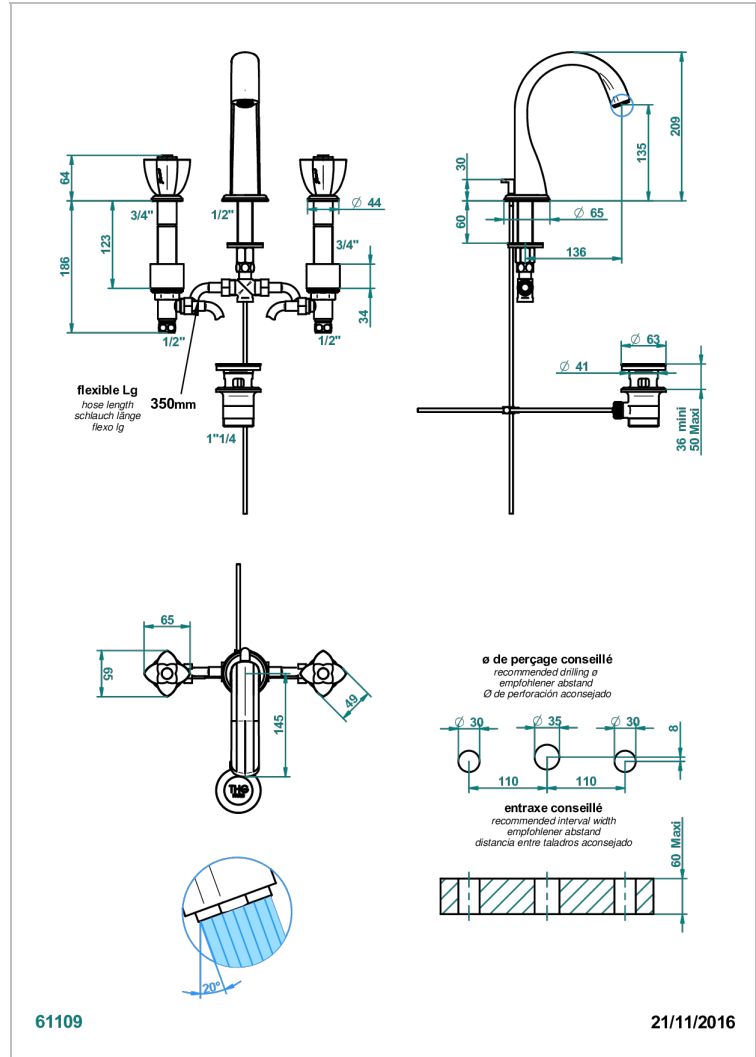

PETALE DE CRISTAL - RED CRYSTAL

U6C-151M/W

Rim mounted 3-hole basin mixer with waste for marble - WRAS approved

CHARACTERISTIC

- WRAS : 1909342

STANDARDS

AVAILABLE FINITIONS

Antique nickel - H28
Black ceram - D30
Blush PVD - H62
Brass color PVD - H49
Brown bronze color PVD - F33
Gold color PVD - H52

Nickel color PVD - H55
Polished chrome (color finish) - A02
Polished chrome / Polished gold (color finish) - G02
Polished gold (color finish) - F01
Polished nickel - B01
Soft gold - F30

Soft matt gold - F31
Umber PVD - H66
Varnished matt antique red copper (color finish) - H07