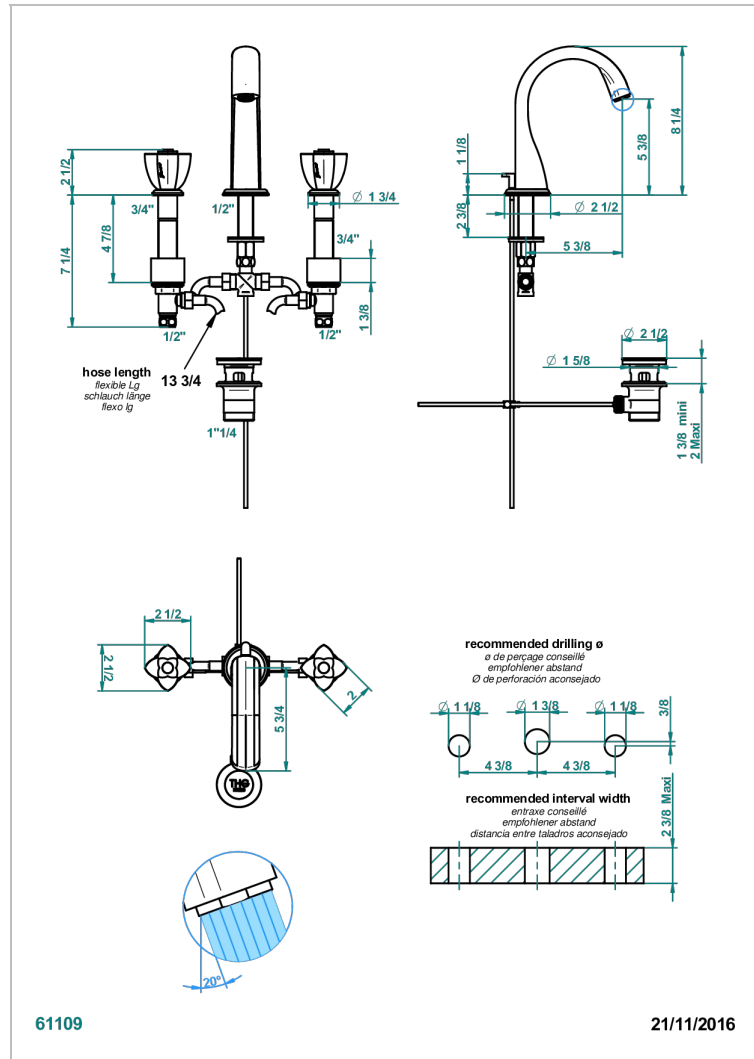

# PETALE DE CRISTAL - RED CRYSTAL

U6C-151M/W

Rim mounted 3-hole basin mixer with waste for marble - WRAS approved

## CHARACTERISTIC

- WRAS : 1909342