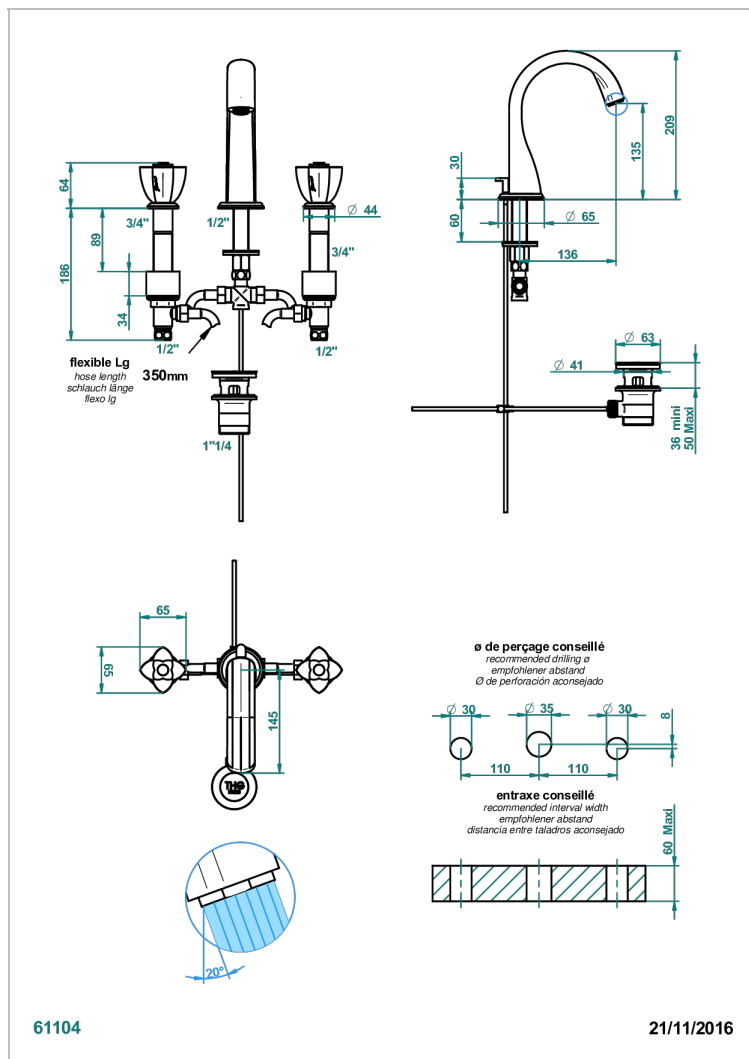

PETALE DE CRISTAL - BLUE CRYSTAL

U6B-151M/W

Rim mounted 3-hole basin mixer with waste for marble - WRAS approved

CHARACTERISTIC

- WRAS : 1909342

STANDARDS

AVAILABLE FINITIONS

Antique nickel - H28
Black ceram - D30
Blush PVD - H62
Brass color PVD - H49
Brown bronze color PVD - F33
Gold color PVD - H52

Nickel color PVD - H55
Polished chrome (color finish) - A02
Polished chrome / Polished gold (color finish) - G02
Polished gold (color finish) - F01
Polished nickel - B01
Soft gold - F30

Soft matt gold - F31
Umber PVD - H66
Varnished matt antique red copper (color finish) - H07