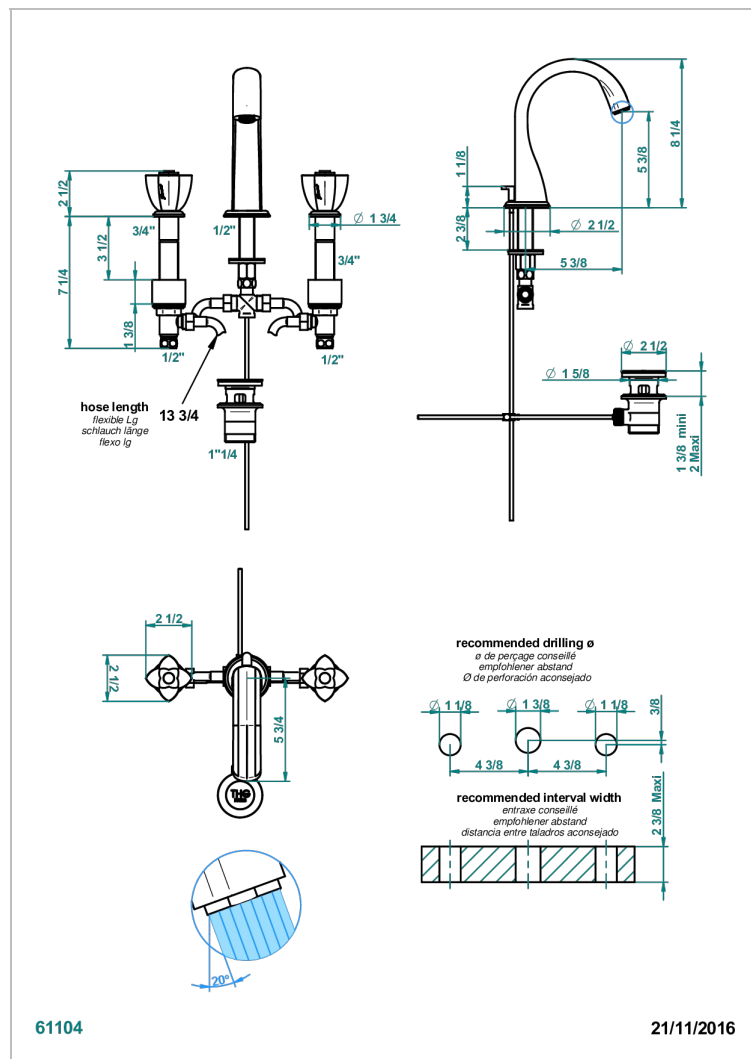

PETALE DE CRISTAL - BLUE CRYSTAL

U6B-151M/W

Rim mounted 3-hole basin mixer with waste for marble - WRAS approved

CHARACTERISTIC

- WRAS : 1909342

STANDARDS

AVAILABLE FINITIONS

Antique nickel - H28
Black ceram - D30
Blush PVD - H62
Brass color PVD - H49
Brown bronze color PVD - F33
Gold color PVD - H52

Nickel color PVD - H55
Polished chrome (color finish) - A02
Polished chrome / Polished gold (color finish) - G02
Polished gold (color finish) - F01
Polished nickel - B01
Soft gold - F30

Soft matt gold - F31
Umber PVD - H66
Varnished matt antique red copper (color finish) - H07