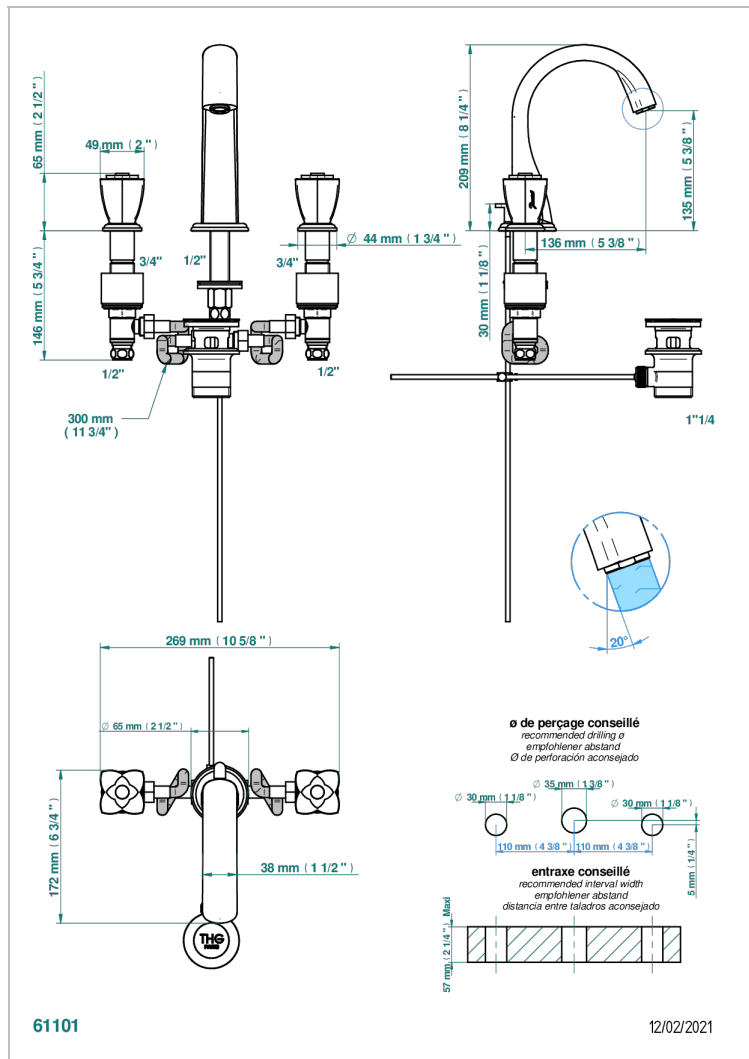

PETALE DE CRISTAL - BLUE CRYSTAL

U6B-151/W

Rim mounted 3-hole basin mixer with waste - WRAS approved

CHARACTERISTIC

- WRAS : 1909342

STANDARDS

TECHNICAL SPECS

- Recommandé : 3 bars (max. 5 bars) - Advised : 43,5 psi (max. 72 psi)
- 15 l/min à 3 bars (4 gpm at 43.5 psi)

AVAILABLE FINITIONS

Antique nickel - H28
Black ceram - D30
Blush PVD - H62
Brass color PVD - H49
Brown bronze color PVD - F33
Gold color PVD - H52

Graphite PVD - H64
Lacquered light bronze - D01
Matt Umber PVD - H67
Matt blush PVD - H60
Matt brass color PVD - H50
Matt brown bronze color PVD - F34