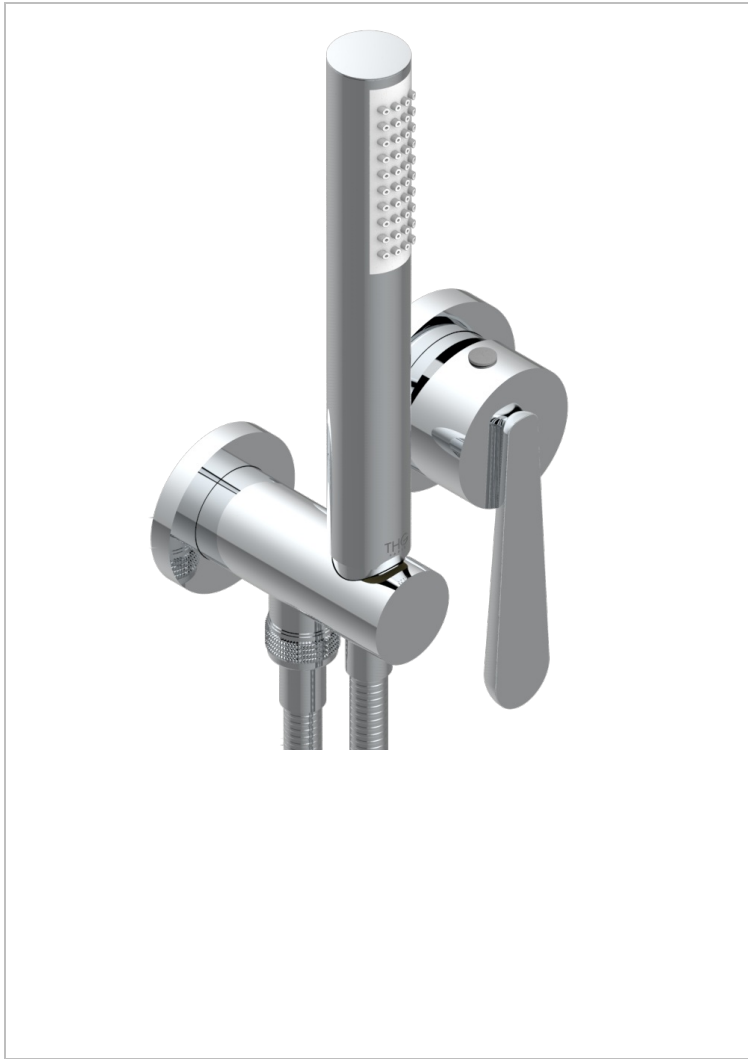

Trim only for wall mixer with complete handshower on hook

CHARACTERISTIC

- Dean
- Trim only for wall mixer with complete handshower on hook

TECHNICAL SPECS

- Recommandé : 3 bars (max. 5 bars) - Advised : 43,5 psi (max. 72 psi)
- 8 l/min à 3 bars (2.12 gpm at 43.5 psi)

RELATED SKU'S

- Ref. G00-5840/MA/W Rough parts for concealed wall-mounted mixer with 1/2" outlet, for WC douche - WRAS approved

AVAILABLE FINITIONS

Antique nickel - H28
 Black ceram - D30
 Blush PVD - H62
 Brass color PVD - H49
 Brown bronze color PVD - F33
 Gold color PVD - H52