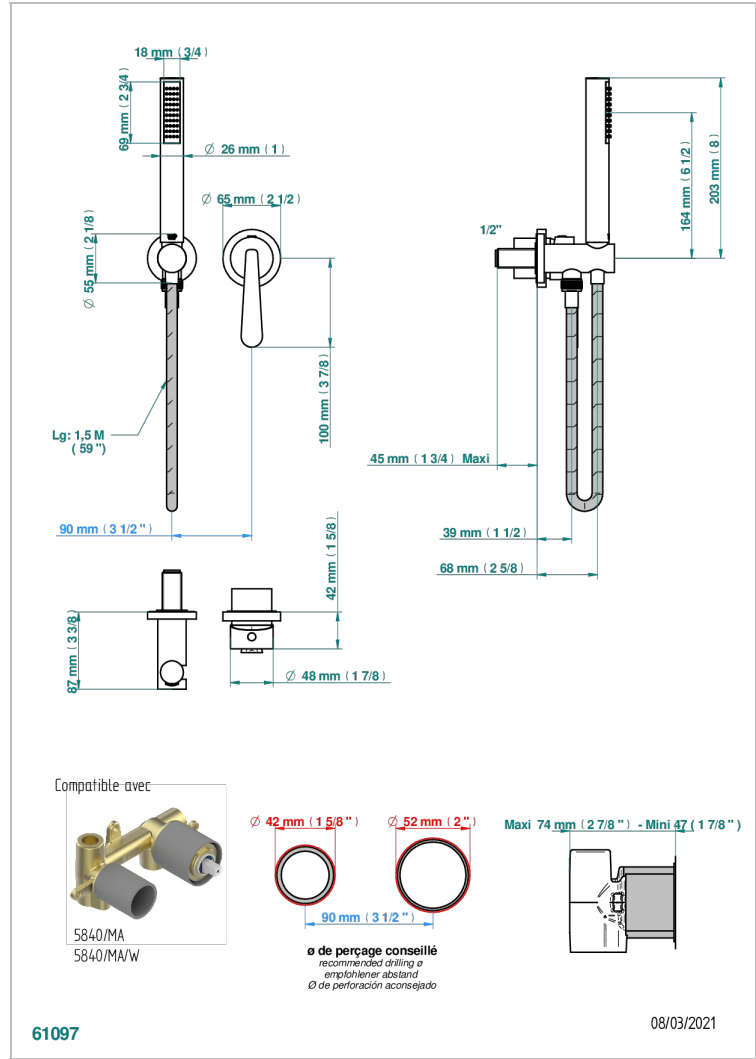

Trim only for wall mixer with complete handshower on hook

CHARACTERISTIC

- Dean
- Trim only for wall mixer with complete handshower on hook

TECHNICAL SPECS

- Recommandé : 3 bars (max. 5 bars) - Advised : 43,5 psi (max. 72 psi)
- 8 l/min à 3 bars (2.12 gpm at 43.5 psi)

RELATED SKU'S

- Ref. G00-5840/MA/W Rough parts for concealed wall-mounted mixer with 1/2" outlet, for WC douche - WRAS approved

AVAILABLE FINITIONS

Antique nickel - H28
 Black ceram - D30
 Blush PVD - H62
 Brass color PVD - H49
 Brown bronze color PVD - F33
 Gold color PVD - H52