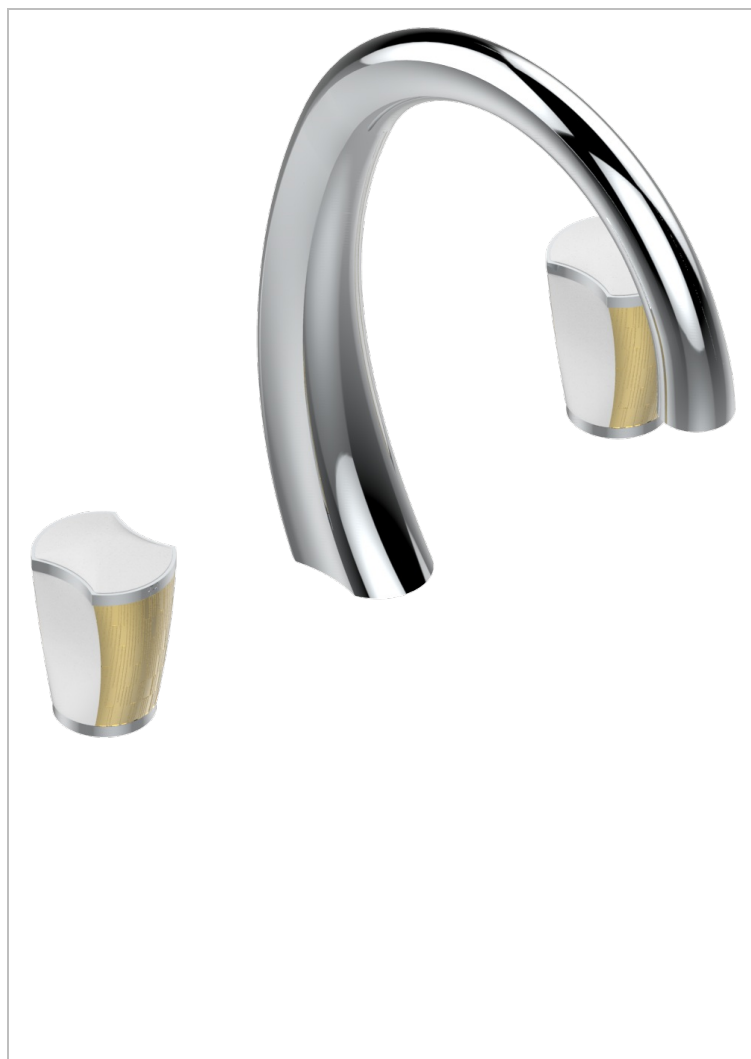

INFINI WHITE PORCELAIN WITH GOLD DECOR

U2F-25SGUS

Roman tub set with 3/4" valves

CHARACTERISTIC

- Infini White Porcelain with Gold decor
- Roman tub set with 3/4" valves

AVAILABLE FINITIONS

Black ceram - D30
Blush PVD - H62
Brass color PVD - H49
Brown bronze color PVD - F33
Chrome polished - A02
Copper antique matt, coated - H07

Gold color PVD - H52
Gold mat - F07
Gold polished - F01
Graphite PVD - H64
Light coated bronze - D01
Matt Umber PVD - H67

Matt blush PVD - H60
Matt brass color PVD - H50
Matt brown bronze color PVD - F34
Matt chrome (American satin) - C02
Matt gold color PVD - H53
Matt graphite PVD - H65

Matt nickel (American satin) - C01
Matt nickel color PVD - H56
Nickel antique / Sovereign - H28
Nickel color PVD - H55
Nickel polished - B01
Soft gold - F30

Soft matt gold - F31
Umber PVD - H66