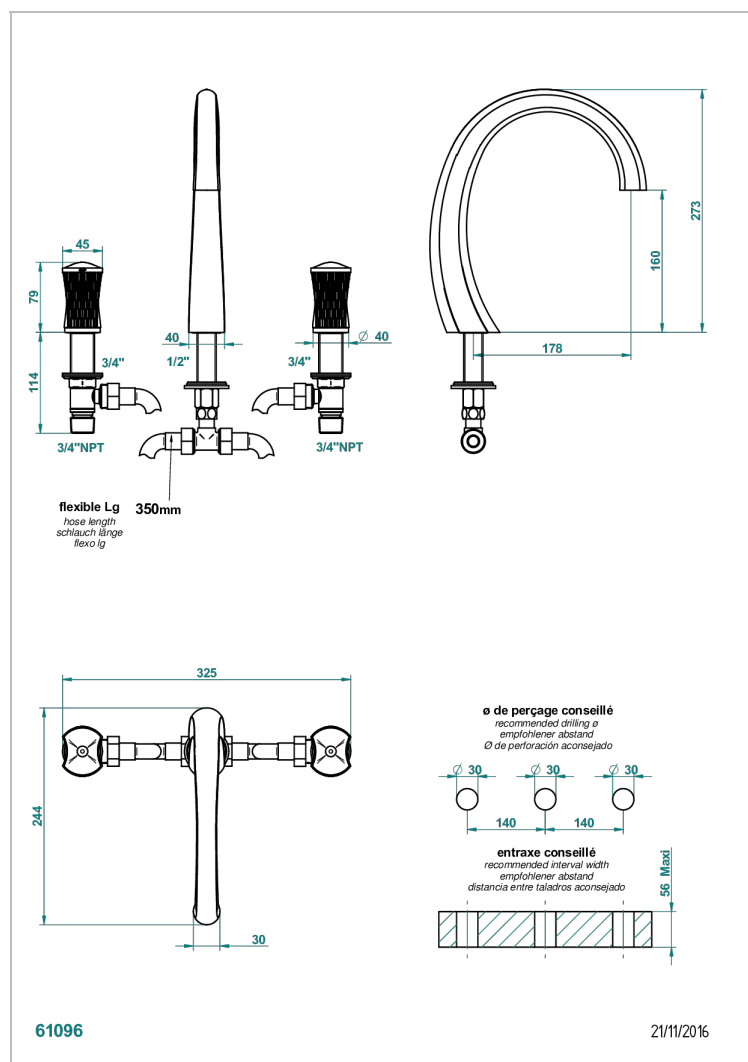

INFINI WHITE PORCELAIN WITH GOLD DECOR

U2F-25SGUS

Roman tub set with 3/4" valves

CHARACTERISTIC

- Infini White Porcelain with Gold decor
- Roman tub set with 3/4" valves

AVAILABLE FINITIONS

Black ceram - D30
Blush PVD - H62
Brass color PVD - H49
Brown bronze color PVD - F33
Chrome polished - A02
Copper antique matt, coated - H07