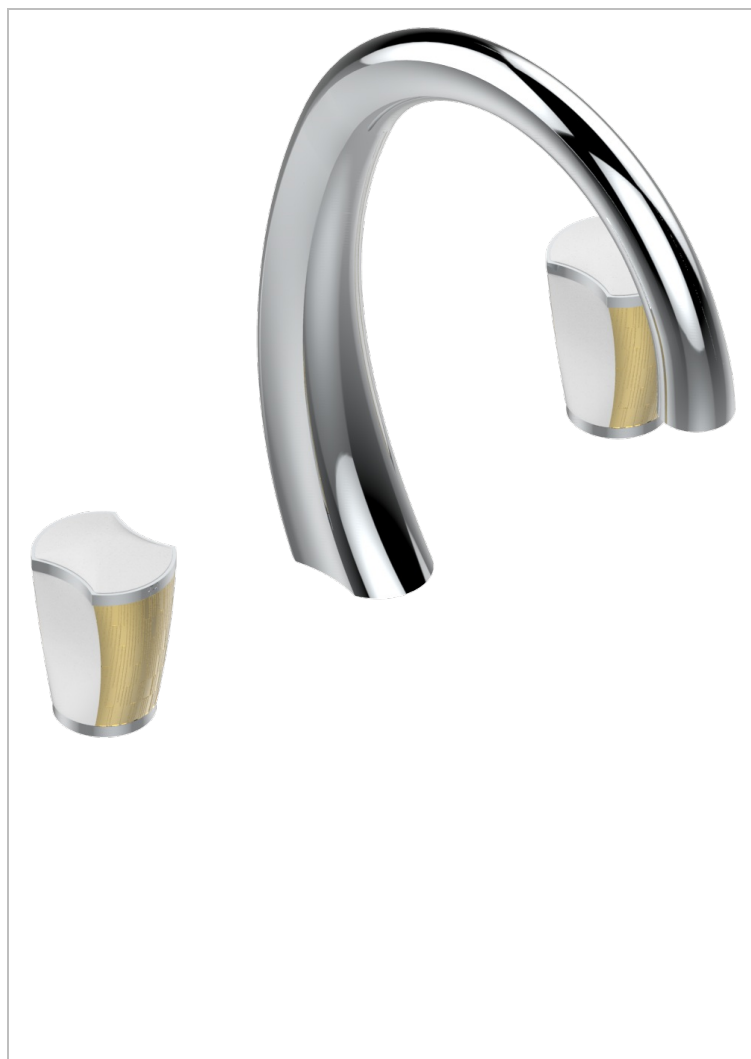

# INFINI WHITE PORCELAIN WITH GOLD DECOR

U2F-25SGUS

Roman tub set with 3/4" valves

## CHARACTERISTIC

- Infini White Porcelain with Gold decor
- Roman tub set with 3/4" valves

## AVAILABLE FINITIONS

Black ceram - D30  
Blush PVD - H62  
Brass color PVD - H49  
Brown bronze color PVD - F33  
Chrome polished - A02  
Copper antique matt, coated - H07

Gold color PVD - H52  
Gold mat - F07  
Gold polished - F01  
Graphite PVD - H64  
Light coated bronze - D01  
Matt Umber PVD - H67

Matt blush PVD - H60  
Matt brass color PVD - H50  
Matt brown bronze color PVD - F34  
Matt chrome (American satin) - C02  
Matt gold color PVD - H53  
Matt graphite PVD - H65

Matt nickel (American satin) - C01  
Matt nickel color PVD - H56  
Nickel antique / Sovereign - H28  
Nickel color PVD - H55  
Nickel polished - B01  
Soft gold - F30