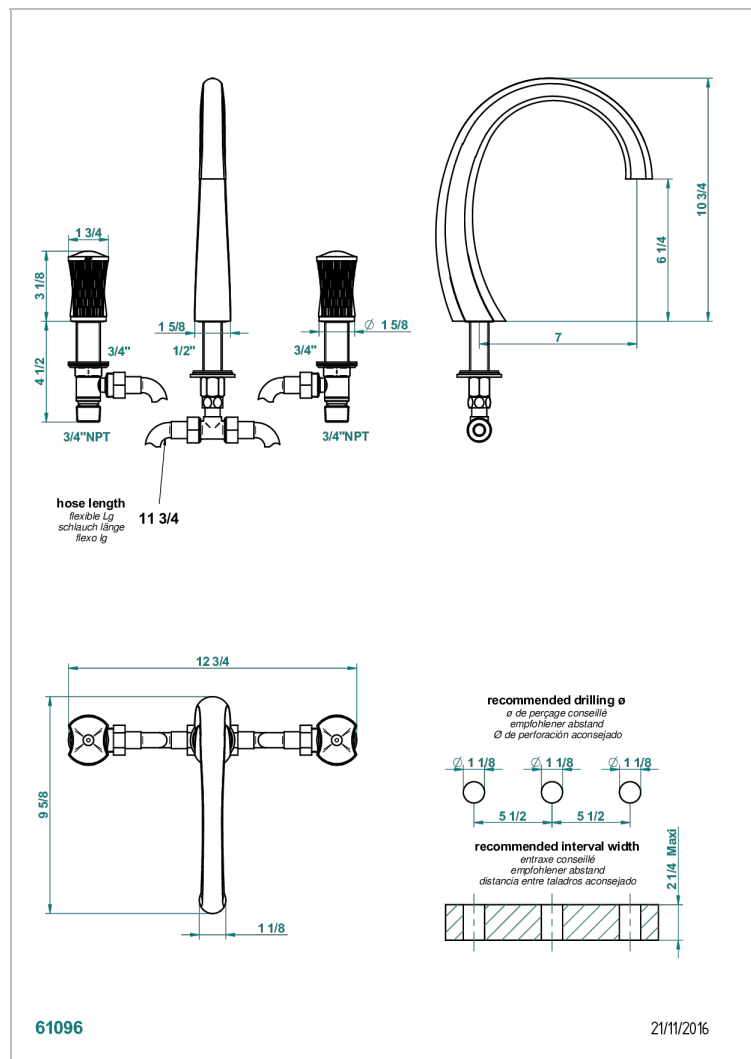

# INFINI WHITE PORCELAIN WITH GOLD DECOR

U2F-25SGUS

Roman tub set with 3/4" valves

## CHARACTERISTIC

- Infini White Porcelain with Gold decor
- Roman tub set with 3/4" valves