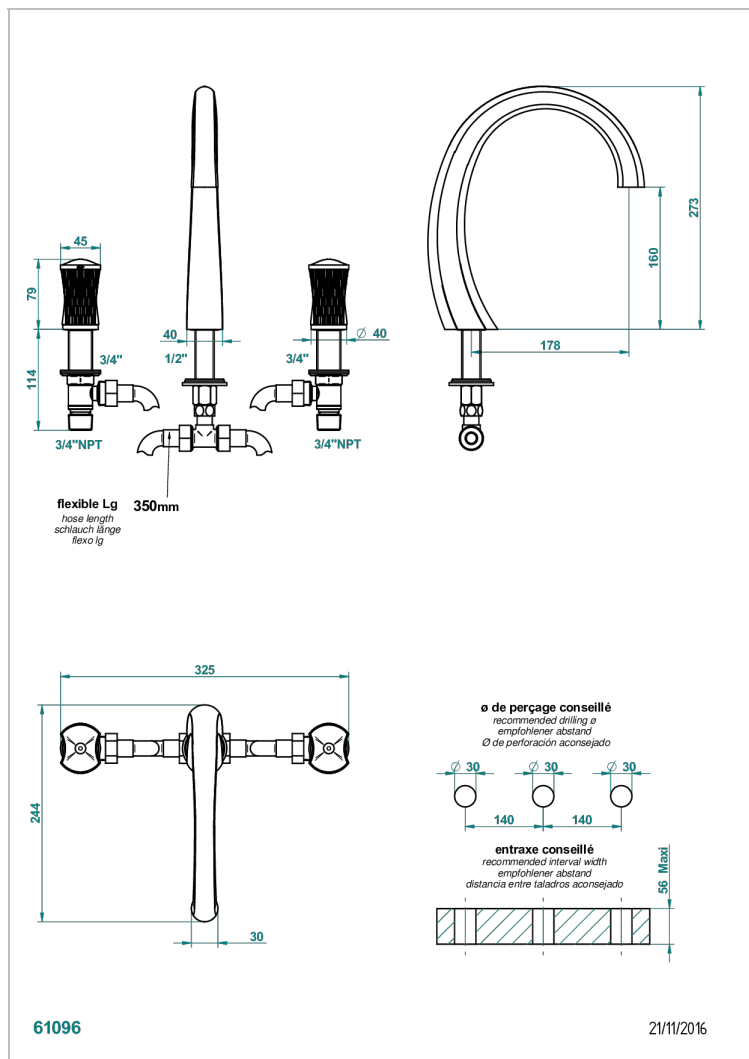

# INFINI WHITE PORCELAIN WITH GOLD DECOR

U2F-25SG

Rim mounted 3-hole bath mixer, super goliath spout

## CHARACTERISTIC

- ACS : 18ACCLY403
- NF : NF EN 200 - IID/A - Chrome