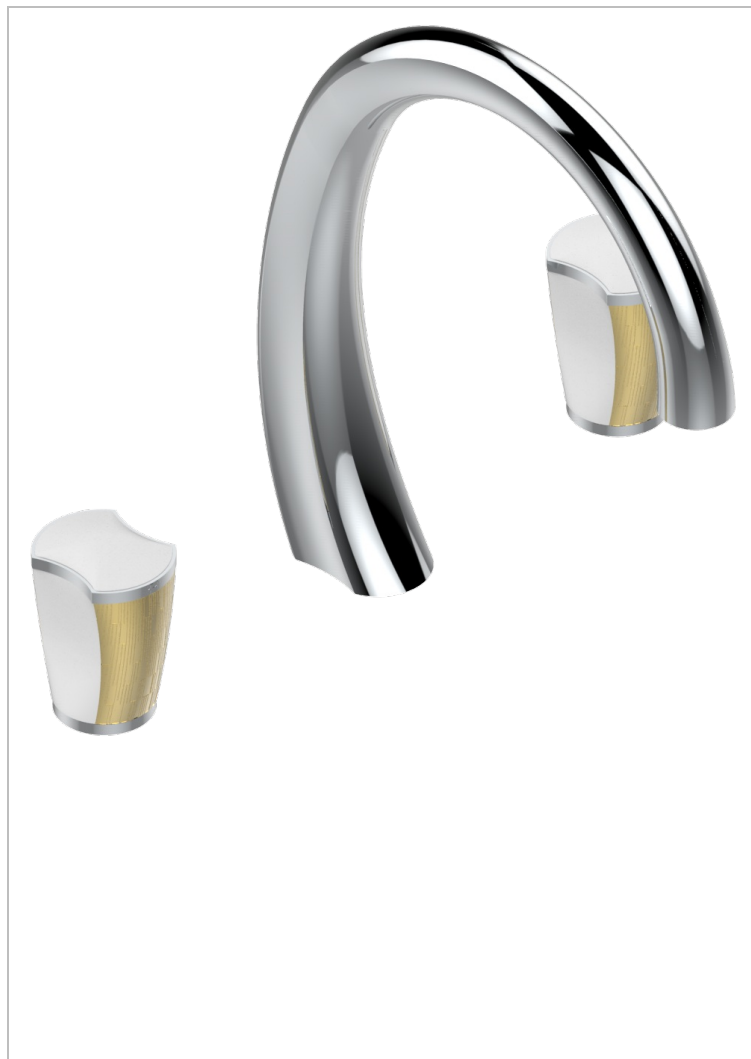

# INFINI WHITE PORCELAIN WITH GOLD DECOR

U2F-25SG

Rim mounted 3-hole bath mixer, super goliath spout

## CHARACTERISTIC

- ACS : 18ACCLY403
- NF : NF EN 200 - IID/A - Chrome

## AVAILABLE FINITIONS

Antique nickel - H28  
Black ceram - D30  
Blush PVD - H62  
Brass color PVD - H49  
Brown bronze color PVD - F33  
Gold color PVD - H52

Graphite PVD - H64  
Lacquered light bronze - D01  
Matt Umber PVD - H67  
Matt blush PVD - H60  
Matt brass color PVD - H50  
Matt brown bronze color PVD - F34