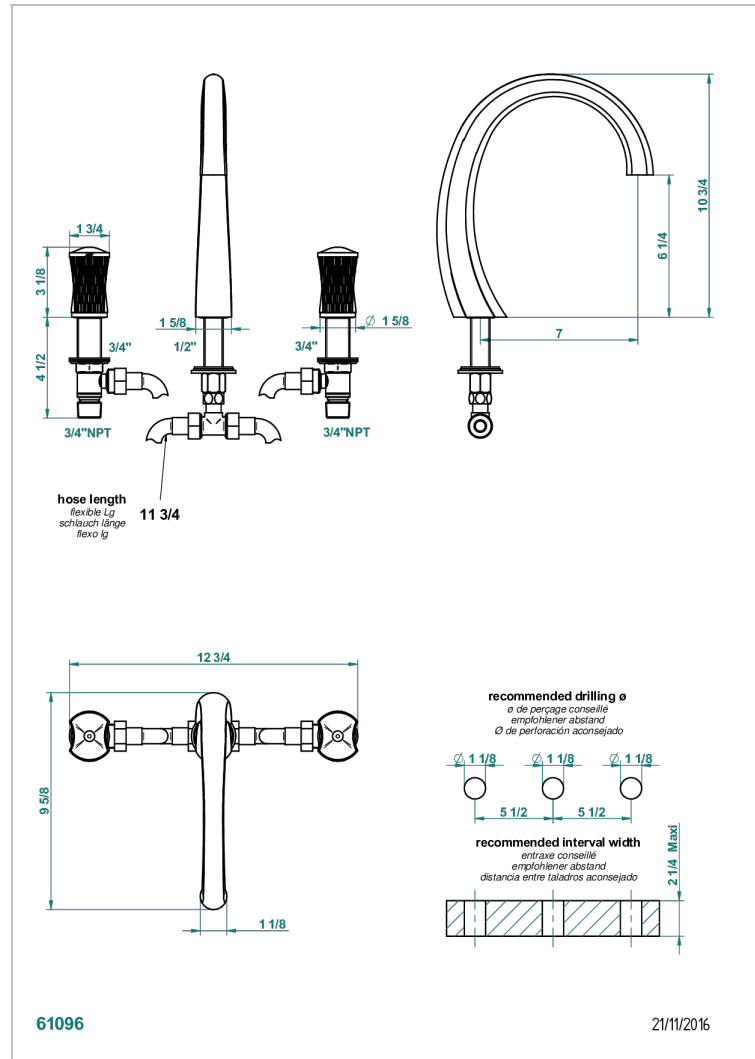

INFINI WHITE PORCELAIN WITH GOLD DECOR

U2F-25SG

Rim mounted 3-hole bath mixer, super goliath spout

CHARACTERISTIC

- ACS : 18ACCLY403
- NF : NF EN 200 - IID/A - Chrome

STANDARDS

AVAILABLE FINITIONS

Antique nickel - H28
Black ceram - D30
Blush PVD - H62
Brass color PVD - H49
Brown bronze color PVD - F33
Gold color PVD - H52