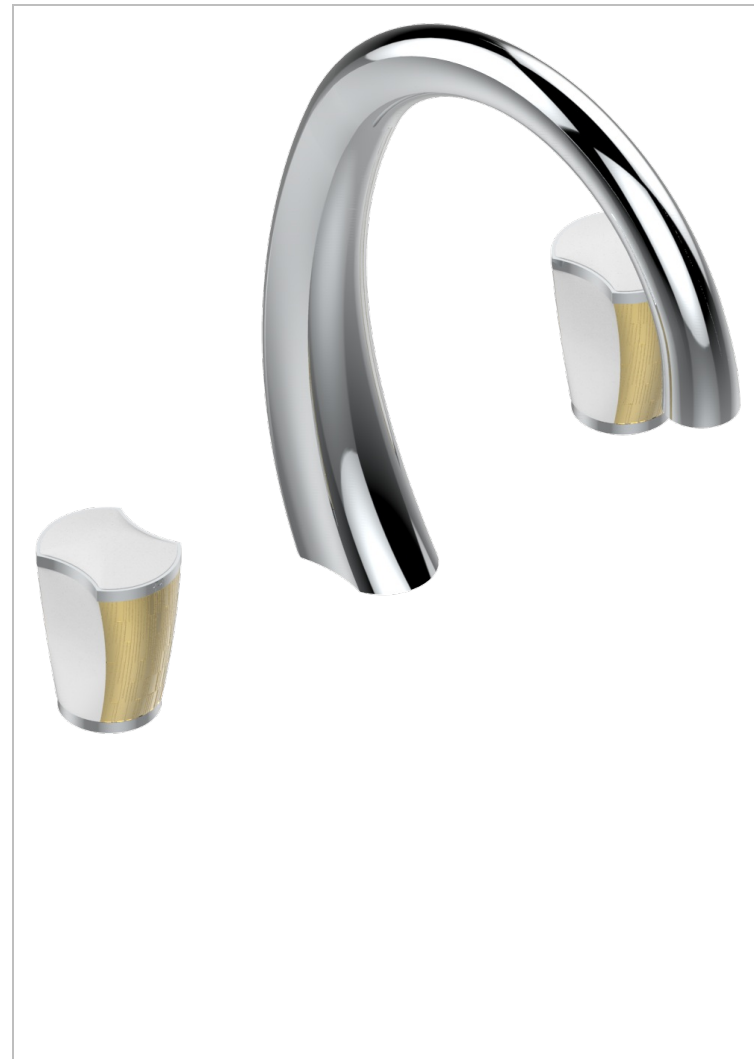

INFINI WHITE PORCELAIN WITH GOLD DECOR

U2F-25SG

Rim mounted 3-hole bath mixer, super goliath spout

CHARACTERISTIC

- ACS : 18ACCLY403
- NF : NF EN 200 - IID/A - Chrome

STANDARDS

AVAILABLE FINITIONS

Antique nickel - H28
Black ceram - D30
Blush PVD - H62
Brass color PVD - H49
Brown bronze color PVD - F33
Gold color PVD - H52

Graphite PVD - H64
Lacquered light bronze - D01
Matt Umber PVD - H67
Matt blush PVD - H60
Matt brass color PVD - H50
Matt brown bronze color PVD - F34

Matt chrome - C02
Matt gold - F07
Matt gold color PVD - H53
Matt graphite PVD - H65
Matt nickel (color finish) - C01
Matt nickel color PVD - H56

Nickel color PVD - H55
Polished chrome (color finish) - A02
Polished gold (color finish) - F01
Polished nickel - B01
Soft gold - F30
Soft matt gold - F31

Umber PVD - H66
Varnished matt antique red copper (color finish) - H07