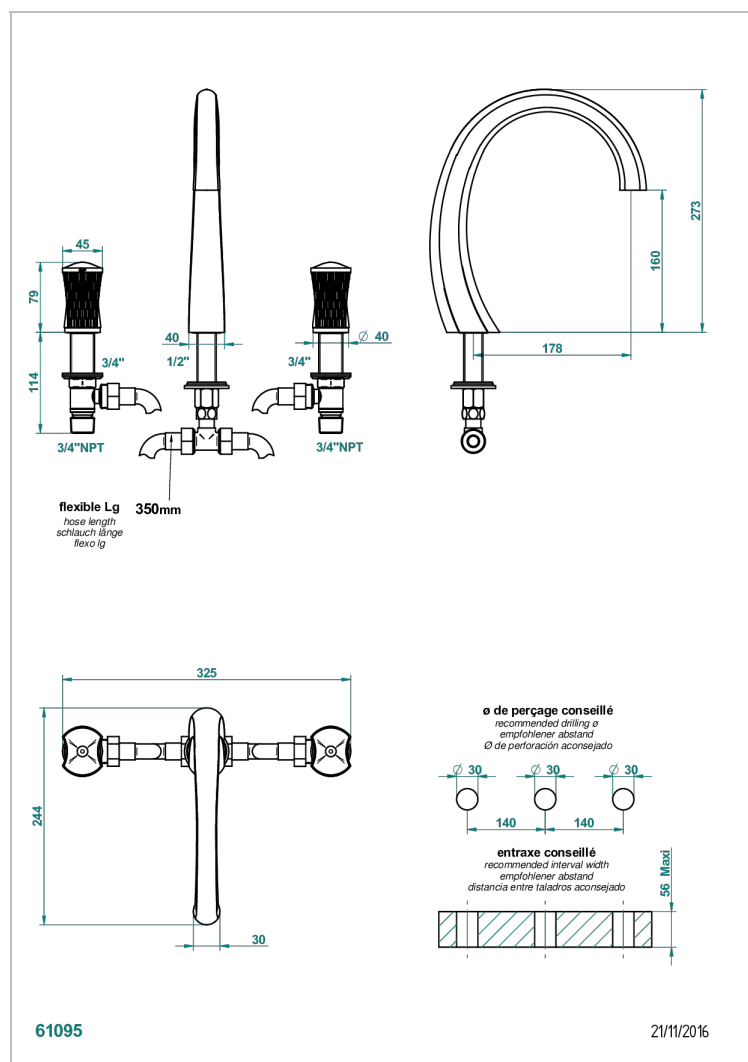

# INFINI WHITE PORCELAIN WITH PLATINUM DECOR

U2E-25SGUS

Roman tub set with 3/4" valves

## CHARACTERISTIC

- Infini White Porcelain with Platinum decor
- Roman tub set with 3/4" valves