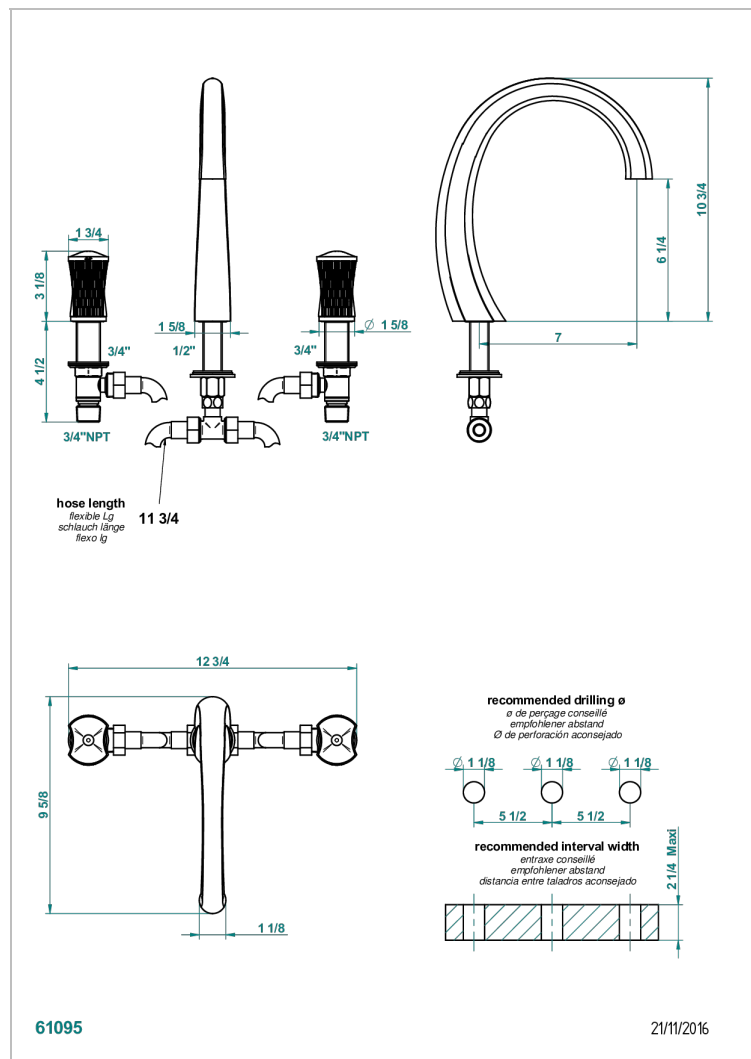

# INFINI WHITE PORCELAIN WITH PLATINUM DECOR

U2E-25SGUS

Roman tub set with 3/4" valves

## CHARACTERISTIC

- Infini White Porcelain with Platinum decor
- Roman tub set with 3/4" valves