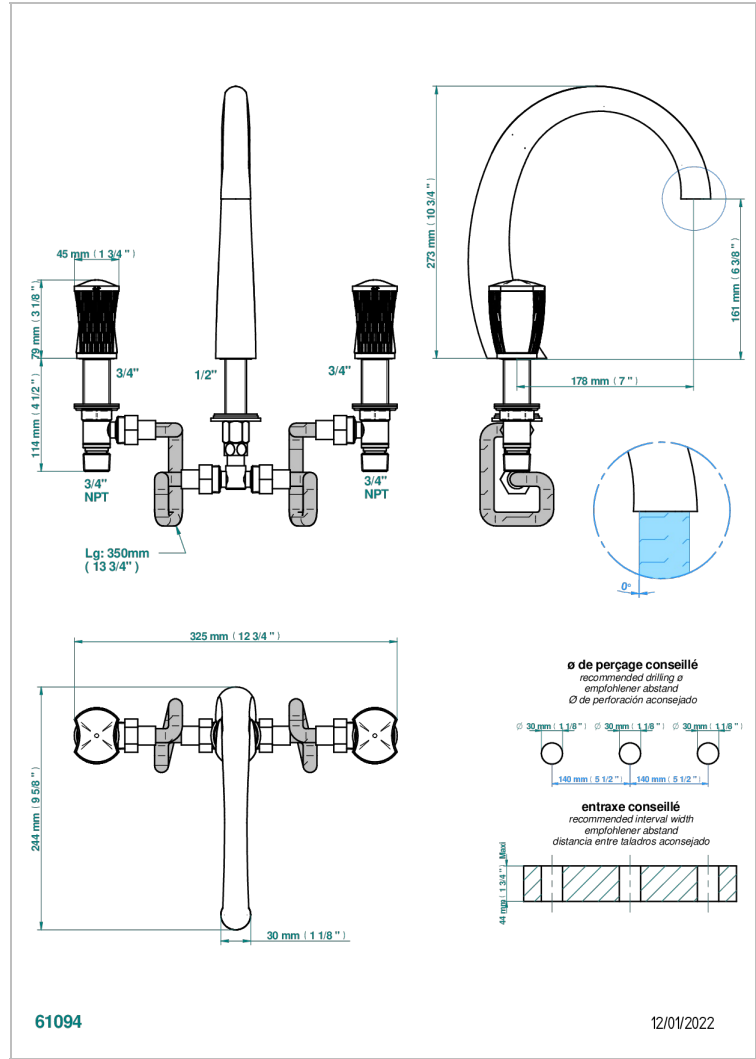

INFINI WHITE PORCELAIN

U2D-25SGUS

Roman tub set with 3/4" valves

CHARACTERISTIC

- Infini White Porcelain
- Roman tub set with 3/4" valves

AVAILABLE FINITIONS

Black ceram - D30
Blush PVD - H62
Brass color PVD - H49
Brown bronze color PVD - F33
Chrome polished - A02
Copper antique matt, coated - H07