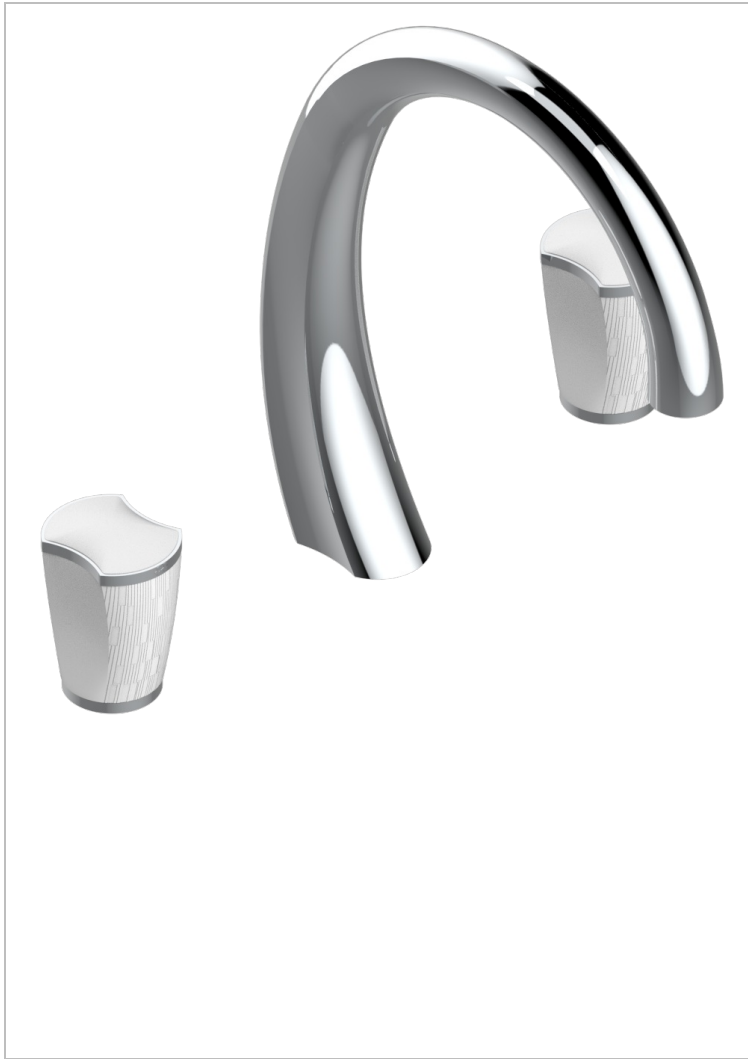

INFINI WHITE PORCELAIN

U2D-25SGUS

Roman tub set with 3/4" valves

CHARACTERISTIC

- Infini White Porcelain
- Roman tub set with 3/4" valves

AVAILABLE FINITIONS

Black ceram - D30
Blush PVD - H62
Brass color PVD - H49
Brown bronze color PVD - F33
Chrome polished - A02
Copper antique matt, coated - H07

Gold color PVD - H52
Gold mat - F07
Gold polished - F01
Graphite PVD - H64
Light coated bronze - D01
Matt Umber PVD - H67

Matt blush PVD - H60
Matt brass color PVD - H50
Matt brown bronze color PVD - F34
Matt chrome (American satin) - C02
Matt gold color PVD - H53
Matt graphite PVD - H65

Matt nickel (American satin) - C01
Matt nickel color PVD - H56
Nickel antique / Sovereign - H28
Nickel color PVD - H55
Nickel polished - B01
Soft gold - F30

Soft matt gold - F31
Umber PVD - H66