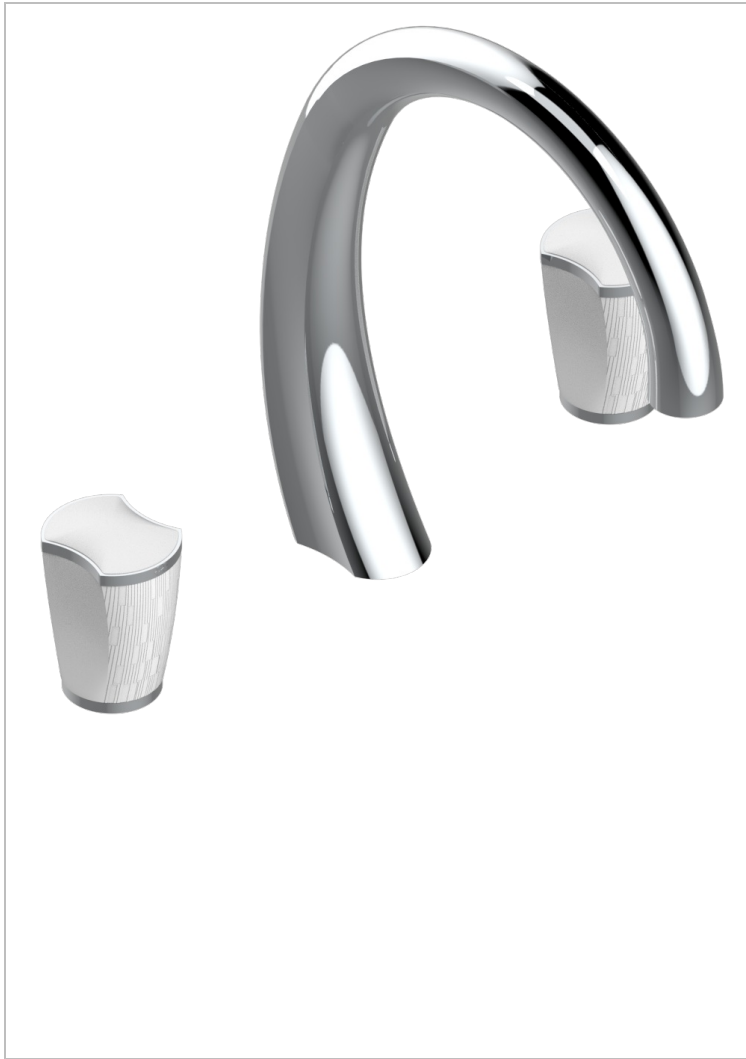

INFINI WHITE PORCELAIN

U2D-25SG

Rim mounted 3-hole bath mixer, super goliath spout

CHARACTERISTIC

- ACS : 18ACCLY403
- NF : NF EN 200 - IID/A - Chrome

STANDARDS

AVAILABLE FINITIONS

Antique nickel - H28
Black ceram - D30
Blush PVD - H62
Brass color PVD - H49
Brown bronze color PVD - F33
Gold color PVD - H52

Graphite PVD - H64
Lacquered light bronze - D01
Matt Umber PVD - H67
Matt blush PVD - H60
Matt brass color PVD - H50
Matt brown bronze color PVD - F34

Matt chrome - C02
Matt gold - F07
Matt gold color PVD - H53
Matt graphite PVD - H65
Matt nickel (color finish) - C01
Matt nickel color PVD - H56

Nickel color PVD - H55
Polished chrome (color finish) - A02
Polished gold (color finish) - F01
Polished nickel - B01
Soft gold - F30
Soft matt gold - F31

Umber PVD - H66
Varnished matt antique red copper (color finish) - H07