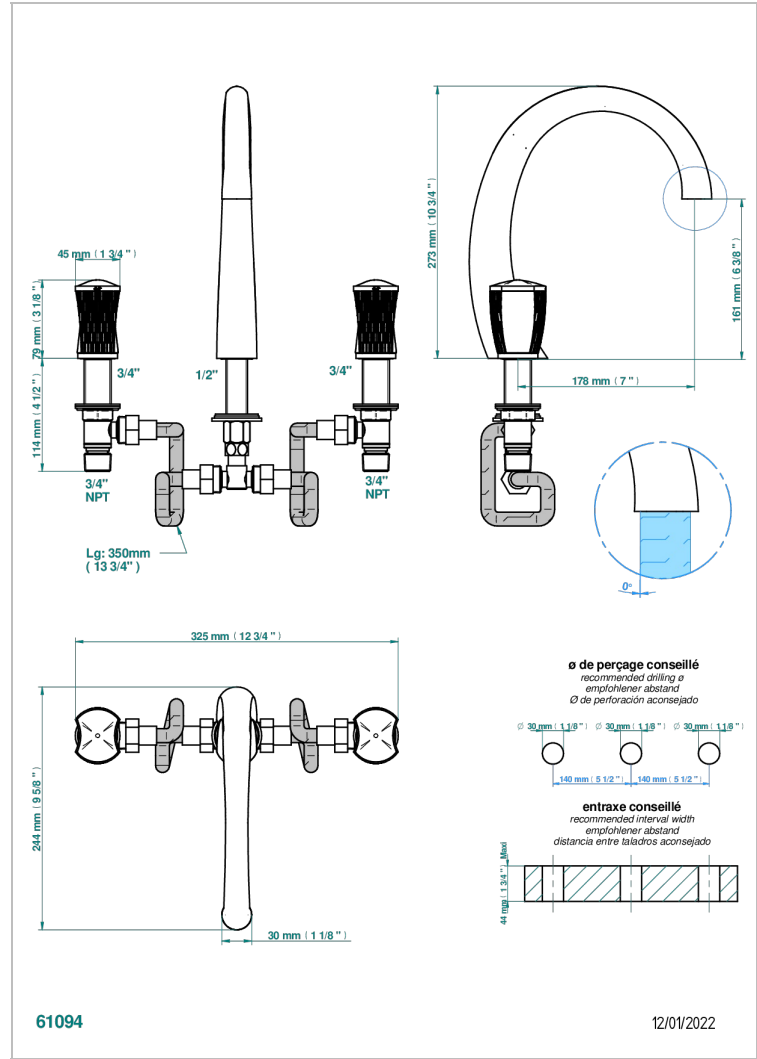

INFINI WHITE PORCELAIN

U2D-25SG

Rim mounted 3-hole bath mixer, super goliath spout

CHARACTERISTIC

- ACS : 18ACCLY403
- NF : NF EN 200 - IID/A - Chrome

STANDARDS

AVAILABLE FINITIONS

Antique nickel - H28
Black ceram - D30
Blush PVD - H62
Brass color PVD - H49
Brown bronze color PVD - F33
Gold color PVD - H52