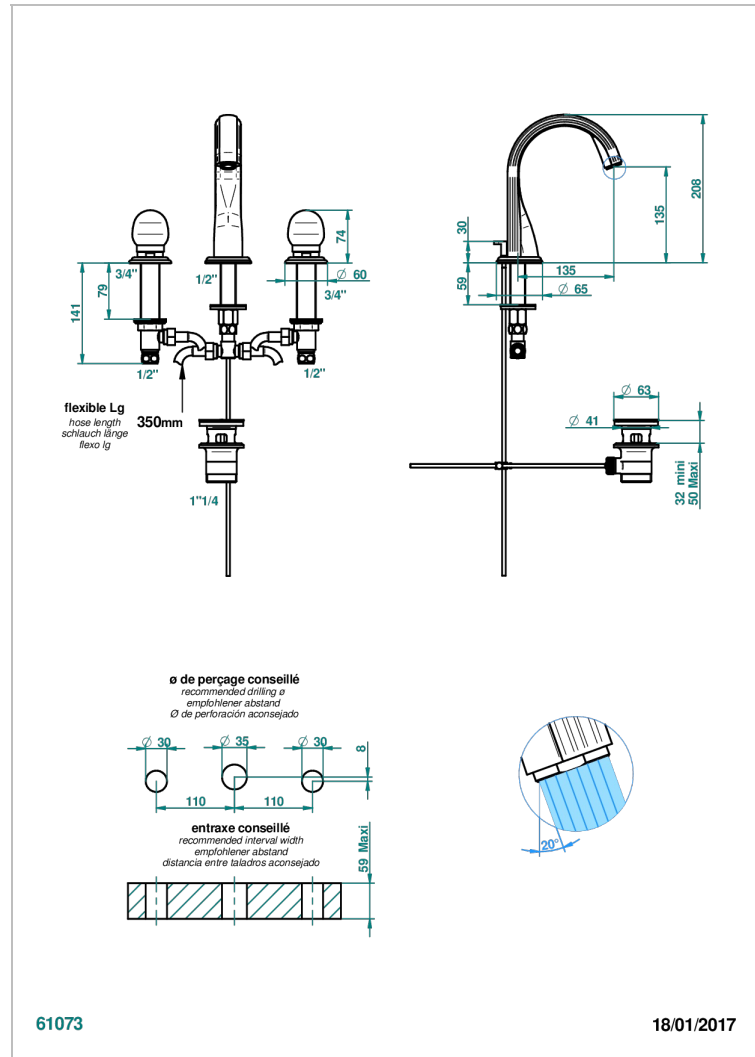

# SUN DRAGON

U5D-151M/W

Rim mounted 3-hole basin mixer with waste for marble - WRAS approved

## CHARACTERISTIC

- WRAS : 1909342