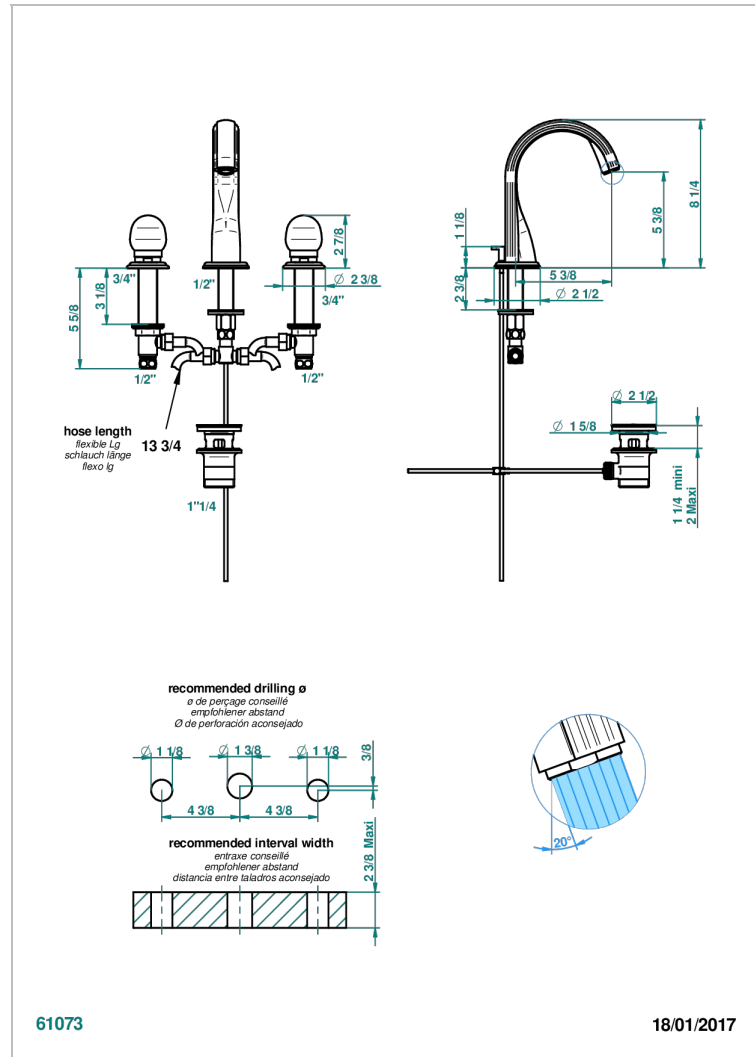

SUN DRAGON

U5D-151M/W

Rim mounted 3-hole basin mixer with waste for marble - WRAS approved

CHARACTERISTIC

- WRAS : 1909342

STANDARDS

AVAILABLE FINITIONS

Antique nickel - H28
Black ceram - D30
Blush PVD - H62
Brass color PVD - H49
Brown bronze color PVD - F33
Gold color PVD - H52

Nickel color PVD - H55
Polished chrome (color finish) - A02
Polished chrome / Polished gold (color finish) - G02
Polished gold (color finish) - F01
Polished nickel - B01
Soft gold - F30

Soft matt gold - F31
Umber PVD - H66
Varnished matt antique red copper (color finish) - H07