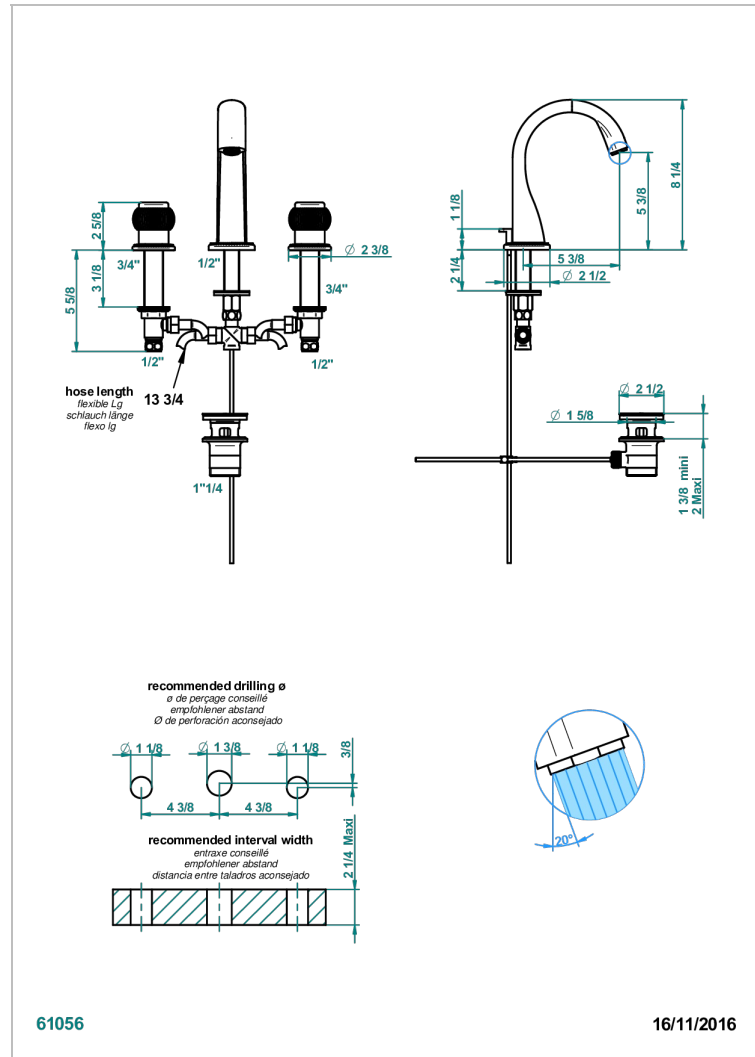

DIPLOMATE ROYALE

U4D-151M/W

Rim mounted 3-hole basin mixer with waste for marble - WRAS approved

CHARACTERISTIC

- WRAS : 1909342

STANDARDS

AVAILABLE FINITIONS

Antique nickel - H28
Black ceram - D30
Blush PVD - H62
Brass color PVD - H49
Brown bronze color PVD - F33
Gold color PVD - H52

Nickel color PVD - H55
Polished chrome (color finish) - A02
Polished chrome / Polished gold (color finish) - G02
Polished gold (color finish) - F01
Polished nickel - B01
Soft gold - F30

Soft matt gold - F31
Umber PVD - H66
Varnished matt antique red copper (color finish) - H07