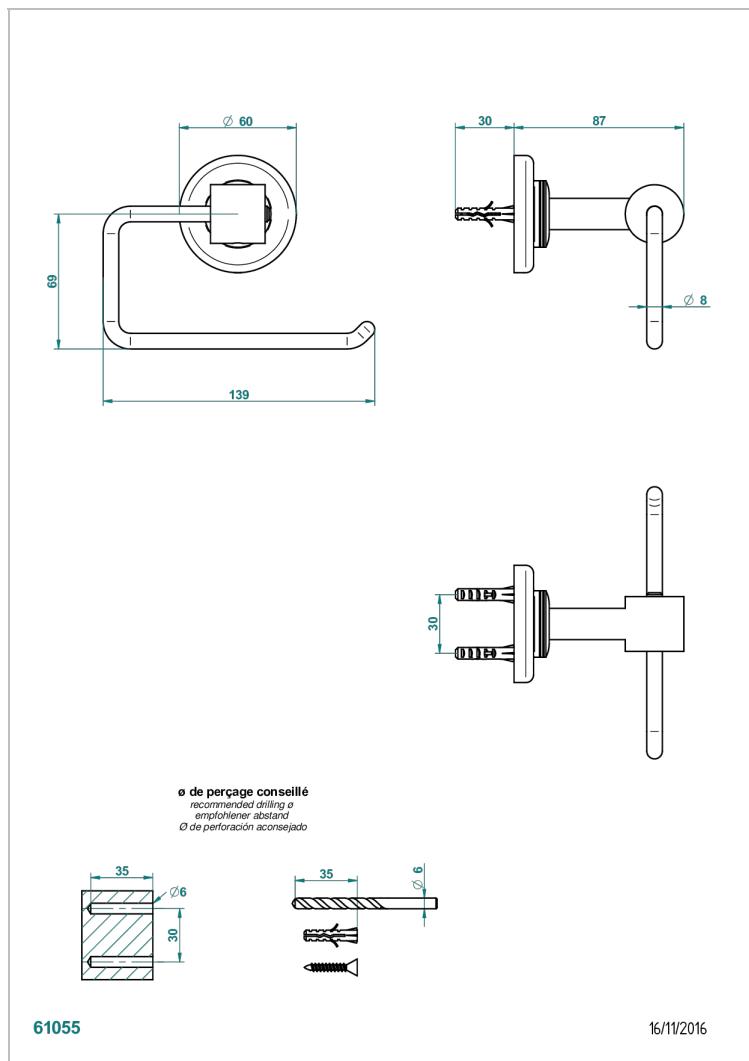

# BEAUBOURG WITH LEVER HANDLES

G7B-538A

Toilet paper holder, single mount without cover

## CHARACTERISTIC

- Beaubourg with lever handles
- Toilet paper holder, single mount without cover