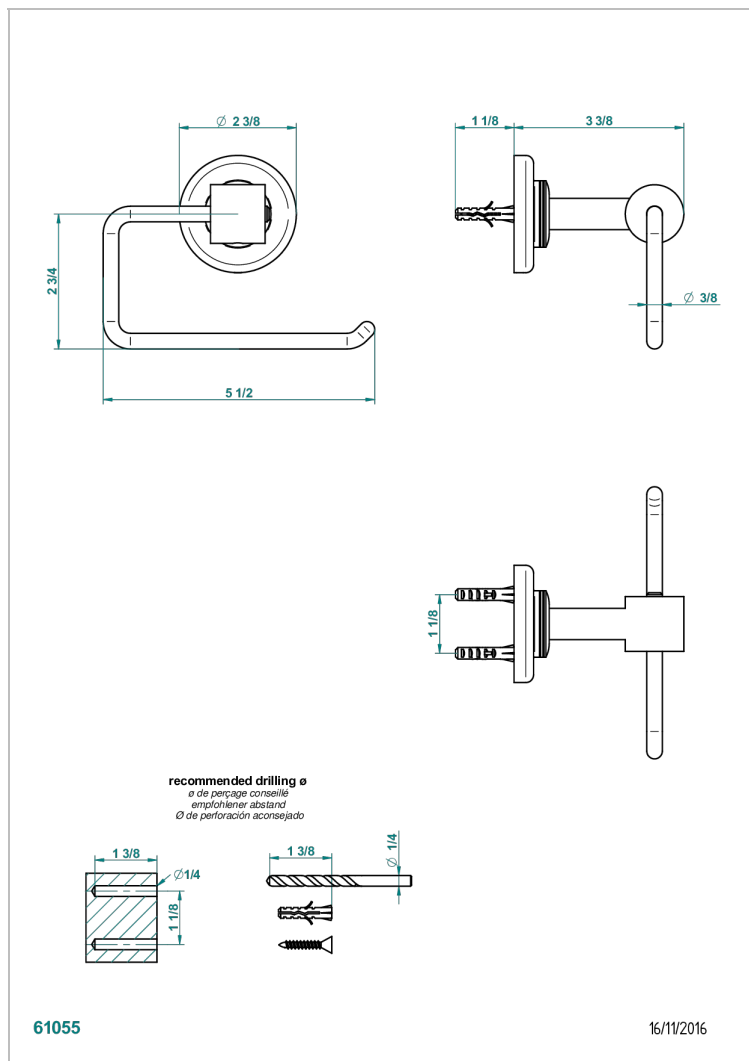

BEAUBOURG WITH LEVER HANDLES

G7B-538A

Toilet paper holder, single mount without cover

CHARACTERISTIC

- Beaubourg with lever handles
- Toilet paper holder, single mount without cover

AVAILABLE FINITIONS

Black ceram - D30
 Blush PVD - H62
 Brass color PVD - H49
 Brown bronze color PVD - F33
 Chrome polished - A02
 Chrome polished / gold polished - G02