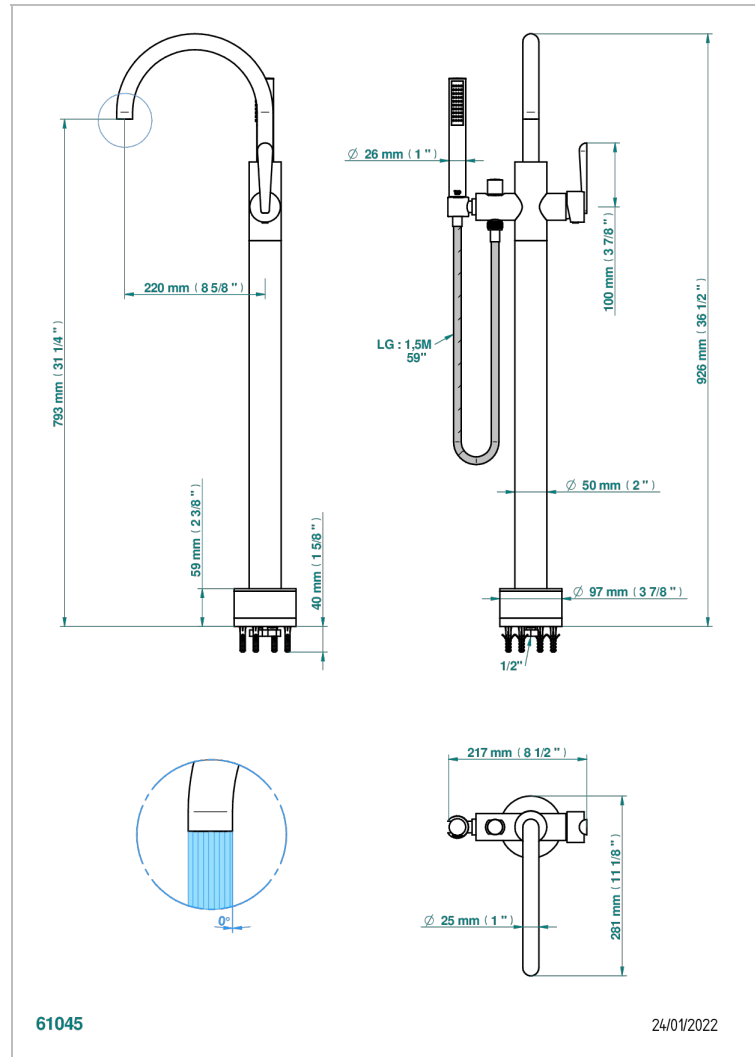

Free-standing single lever bath mixer with handshower with Easyclean system

CHARACTERISTIC

- Dean
- Free-standing single lever bath mixer with handshower with Easyclean system

AVAILABLE FINITIONS

Black ceram - D30
Blush PVD - H62
Brass color PVD - H49
Brown bronze color PVD - F33
Chrome polished - A02
Gold color PVD - H52

Matt nickel color PVD - H56
Natural smoked Brass - A13
Nickel antique / Sovereign - H28
Nickel color PVD - H55
Nickel polished - B01
Soft gold - F30

Soft matt gold - F31
Umber PVD - H66