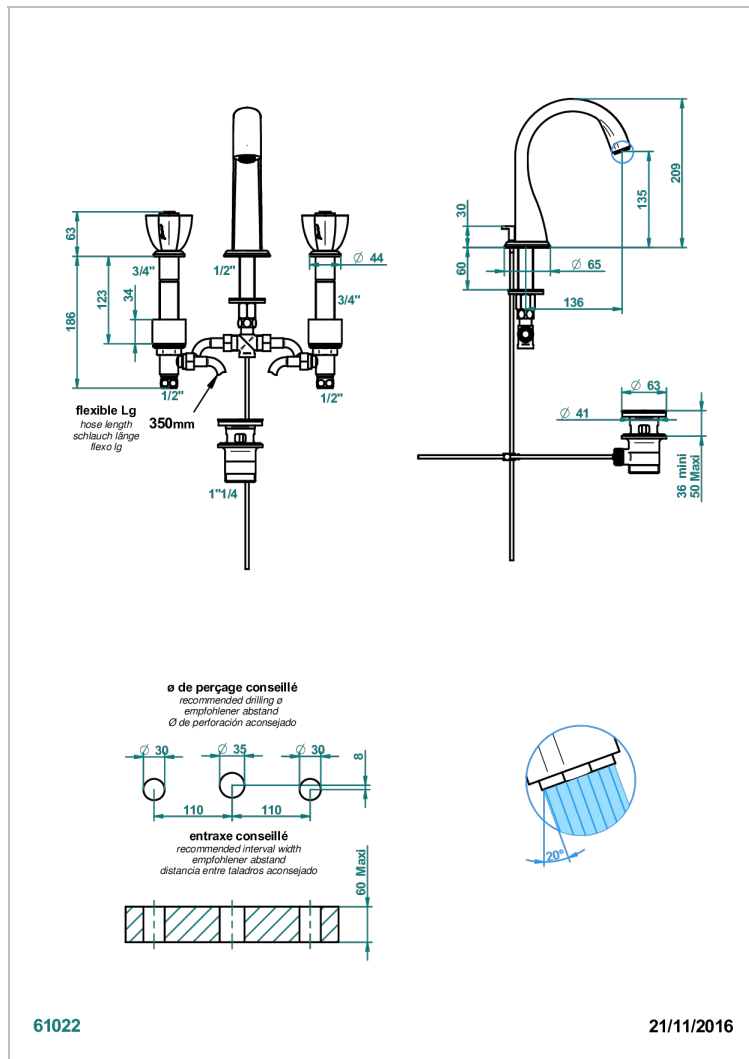

# PETALE DE CRISTAL - CLEAR CRYSTAL

U6A-151M/W

Rim mounted 3-hole basin mixer with waste for marble - WRAS approved

## CHARACTERISTIC

- WRAS : 1909342