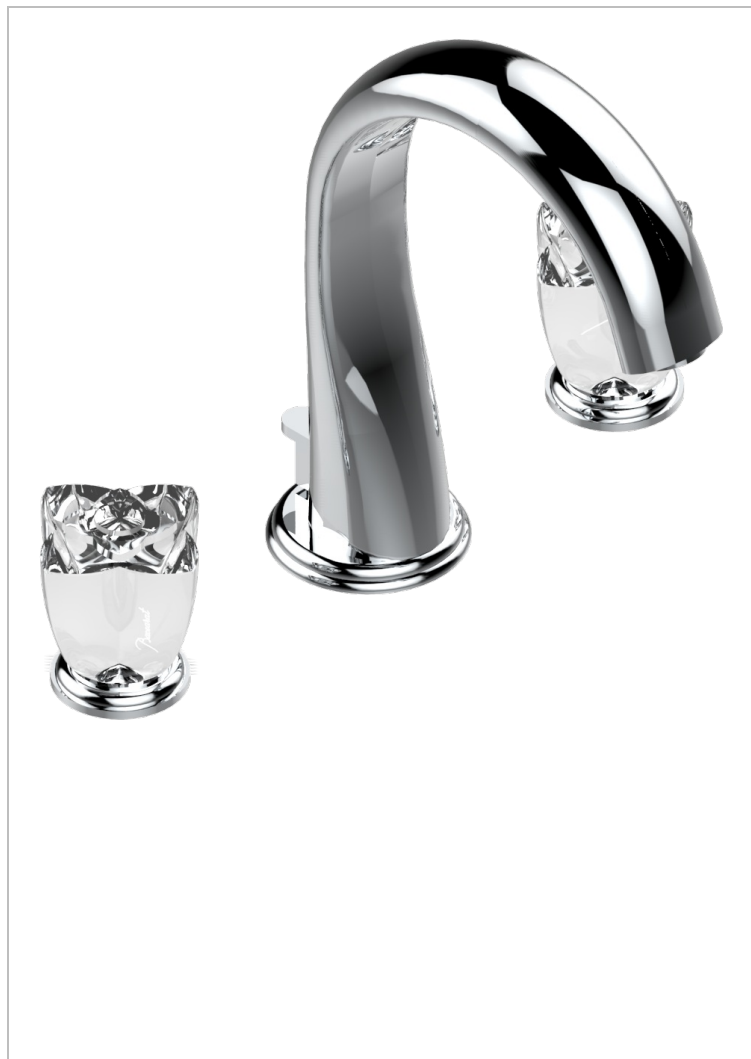

# PETALE DE CRISTAL - CLEAR CRYSTAL

U6A-151M/W

Rim mounted 3-hole basin mixer with waste for marble - WRAS approved

## CHARACTERISTIC

- WRAS : 1909342

## AVAILABLE FINITIONS

Antique nickel - H28  
Black ceram - D30  
Blush PVD - H62  
Brass color PVD - H49  
Brown bronze color PVD - F33  
Gold color PVD - H52

Graphite PVD - H64  
Lacquered light bronze - D01  
Matt Umber PVD - H67  
Matt blush PVD - H60  
Matt brass color PVD - H50  
Matt brown bronze color PVD - F34