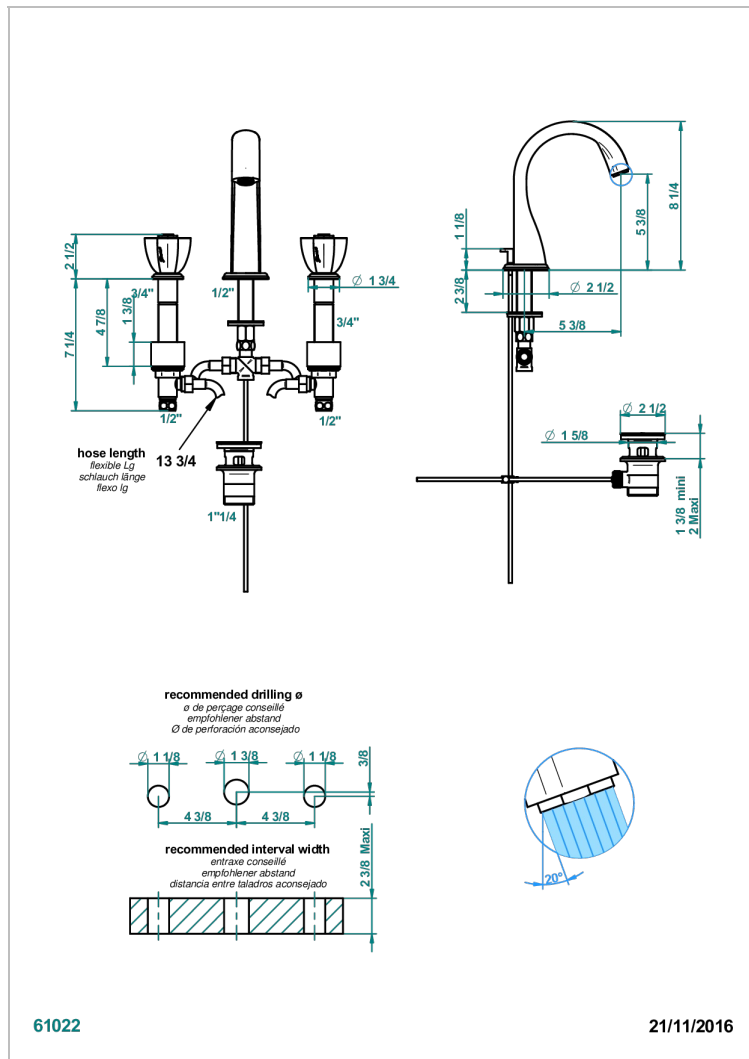

# PETALE DE CRISTAL - CLEAR CRYSTAL

U6A-151M/W

Rim mounted 3-hole basin mixer with waste for marble - WRAS approved

## CHARACTERISTIC

- WRAS : 1909342