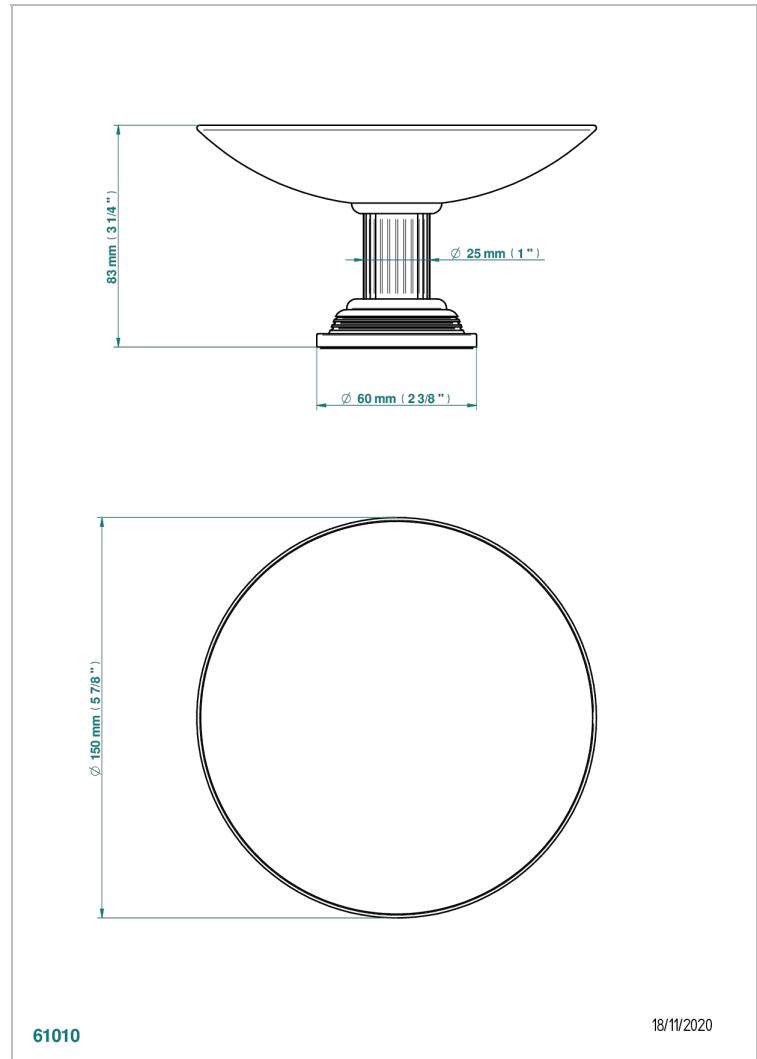

GRAND CENTRAL BLACK ONYX WITH LEVER HANDLES

U9N-544GM

Soap dish, freestanding , 6" diameter

CHARACTERISTIC

- Grand central Black Onyx with lever handles
- Soap dish, freestanding , 6" diameter

AVAILABLE FINITIONS