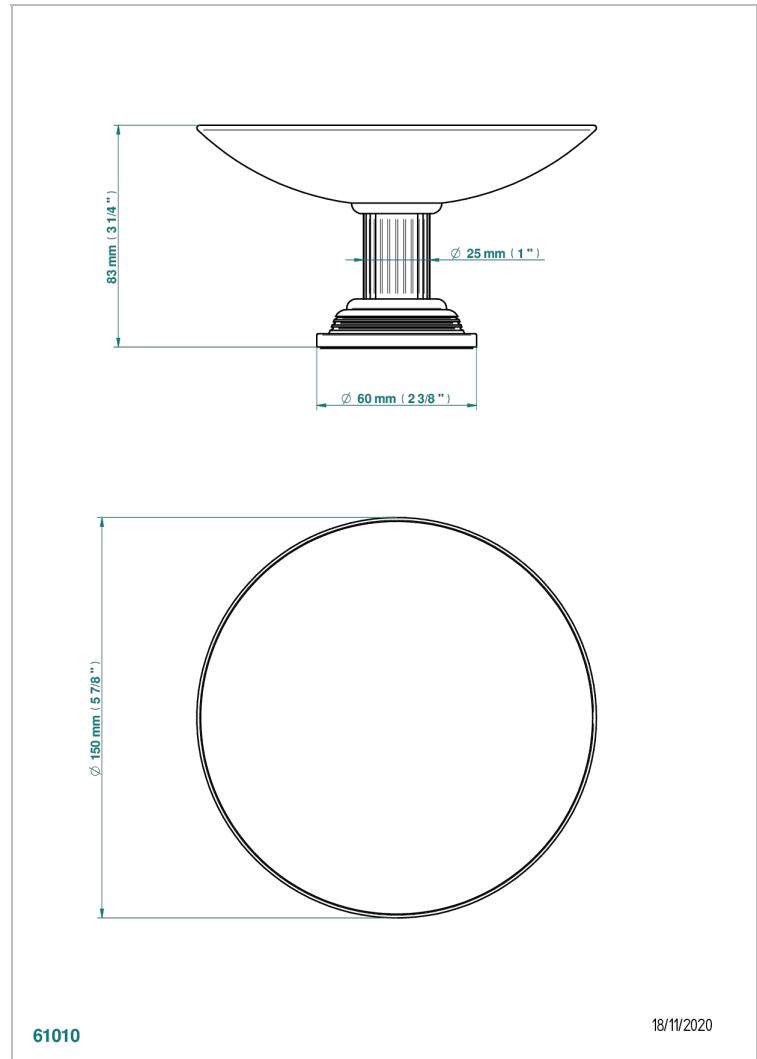

# GRAND CENTRAL BLACK ONYX

U9M-544GM

Soap dish, freestanding , 6" diameter

THG<sup>®</sup>  
PARIS

## CHARACTERISTIC

- Grand central Black Onyx
- Soap dish, freestanding , 6" diameter