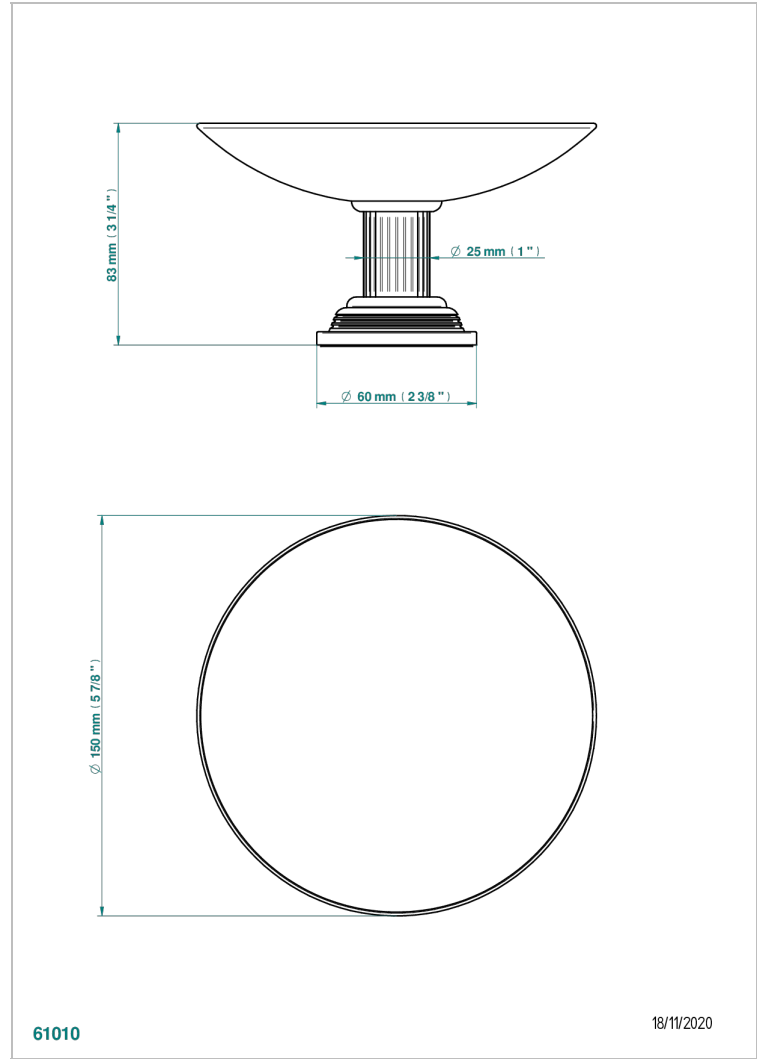

GRAND CENTRAL METAL WITH LEVER HANDLES

U9L-544GM

Soap dish, freestanding , 6" diameter

THG[®]
PARIS

CHARACTERISTIC

- Grand central Metal with lever handles
- Soap dish, freestanding , 6" diameter

AVAILABLE FINITIONS