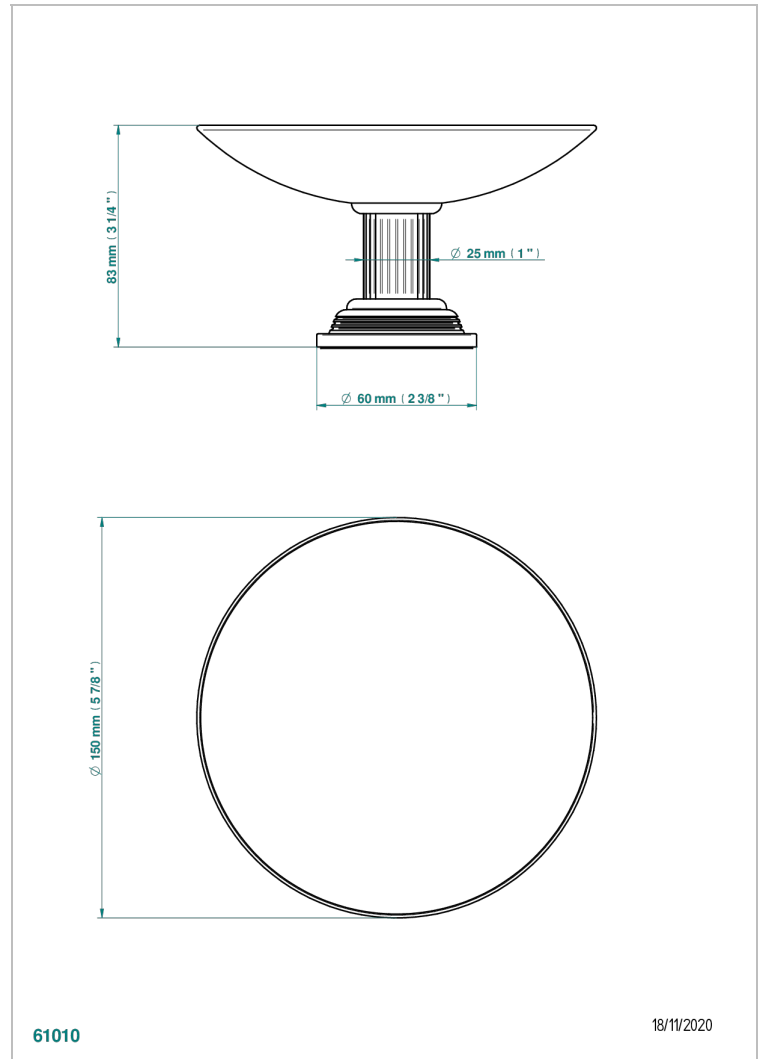

GRAND CENTRAL METAL

U9K-544GM

Soap dish, freestanding , 6" diameter

THG[®]
PARIS

CHARACTERISTIC

- Grand central Metal
- Soap dish, freestanding , 6" diameter

AVAILABLE FINITIONS

Black ceram - D30
Blush PVD - H62
Brass color PVD - H49
Brown bronze color PVD - F33
Chrome polished - A02
Copper antique matt, coated - H07