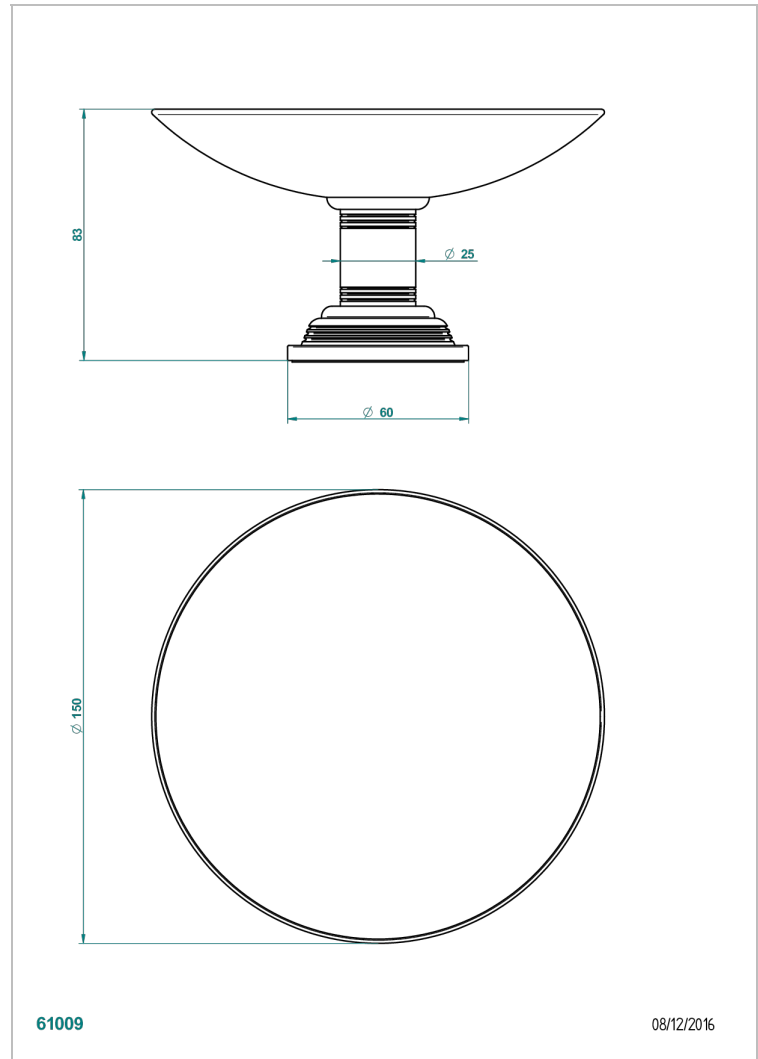

WEST COAST WHITE ONYX WITH LEVER HANDLES

U9H-544GM

Soap dish, freestanding , 6" diameter

CHARACTERISTIC

- West Coast White Onyx with lever handles
- Soap dish, freestanding , 6" diameter

AVAILABLE FINITIONS