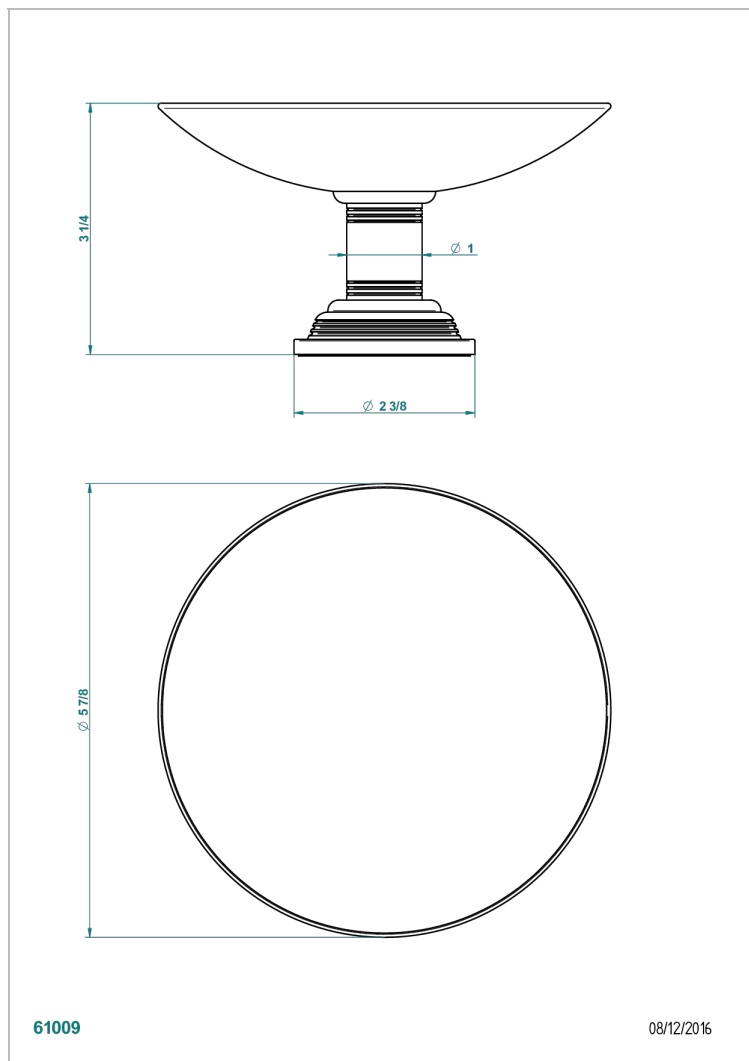

WEST COAST WHITE ONYX WITH LEVER HANDLES

U9H-544GM

Soap dish, freestanding , 6" diameter

CHARACTERISTIC

- West Coast White Onyx with lever handles
- Soap dish, freestanding , 6" diameter

AVAILABLE FINITIONS