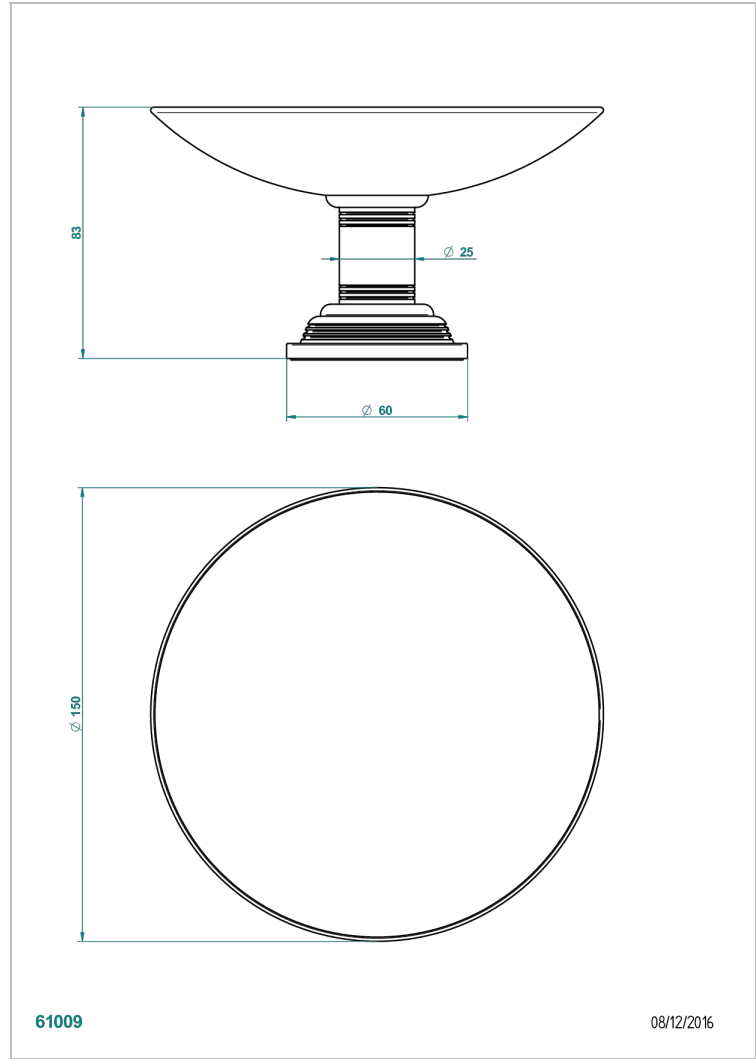

WEST COAST BLACK ONYX WITH LEVER HANDLES

U9F-544GM

Soap dish, freestanding , 6" diameter

CHARACTERISTIC

- West Coast Black Onyx with lever handles
- Soap dish, freestanding , 6" diameter

AVAILABLE FINITIONS