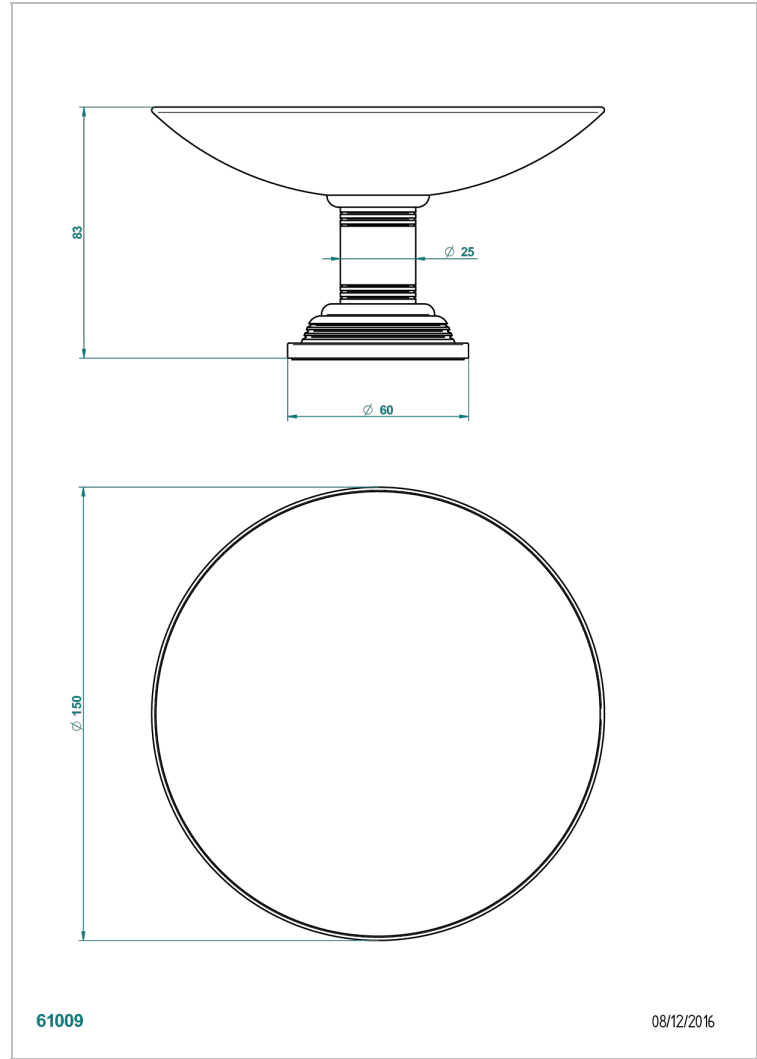

WEST COAST WITH GUILLOCHE DECOR WITH LEVER HANDLES

U9D-544GM

Soap dish, freestanding , 6" diameter

CHARACTERISTIC

- West coast with Guilloché decor with lever handles
- Soap dish, freestanding , 6" diameter