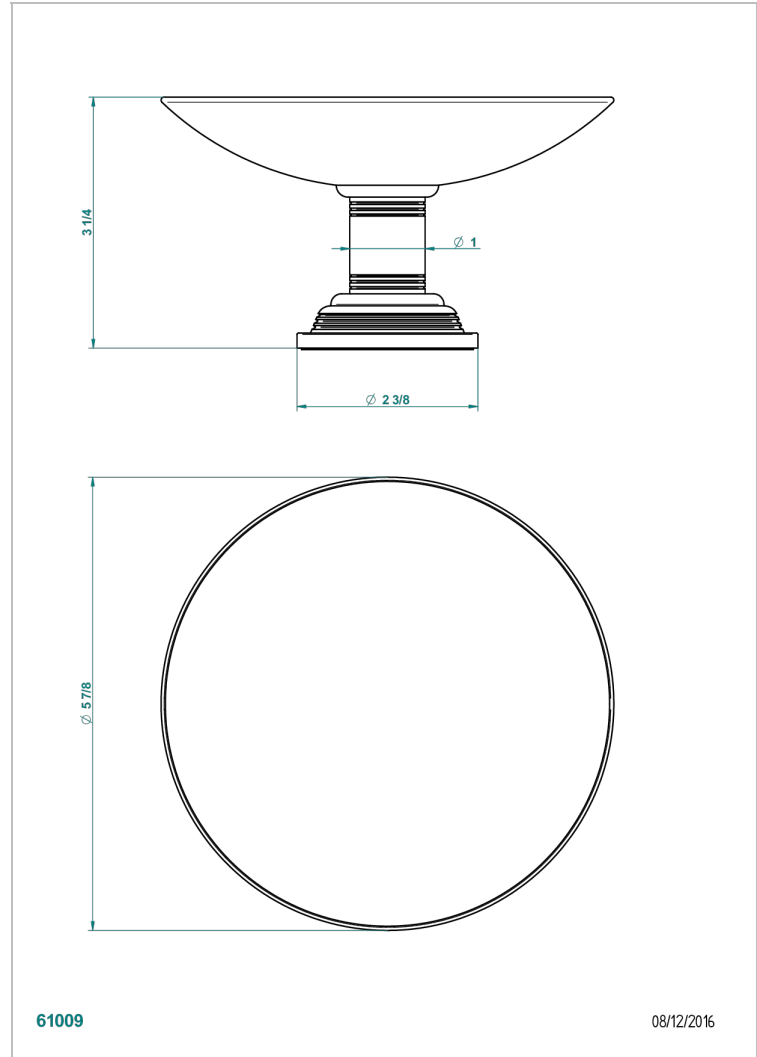

WEST COAST WITH GUILLOCHE DECOR WITH LEVER HANDLES

U9D-544GM

Soap dish, freestanding , 6" diameter

CHARACTERISTIC

- West coast with Guilloché decor with lever handles
- Soap dish, freestanding , 6" diameter