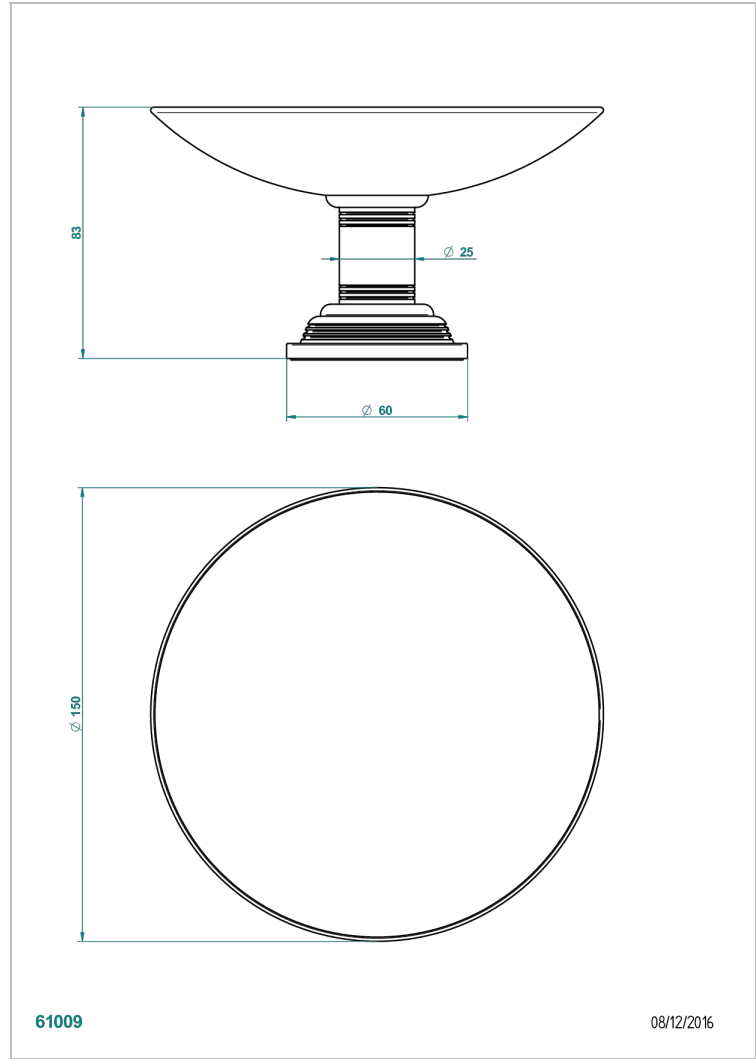

WEST COAST WITH GUILLOCHE DECOR

U9C-544GM

Soap dish, freestanding , 6" diameter

THG[®]
PARIS

CHARACTERISTIC

- West coast with Guilloché decor
- Soap dish, freestanding , 6" diameter

AVAILABLE FINITIONS

Black ceram - D30
Blush PVD - H62
Brass color PVD - H49
Brown bronze color PVD - F33
Chrome polished - A02
Copper antique matt, coated - H07