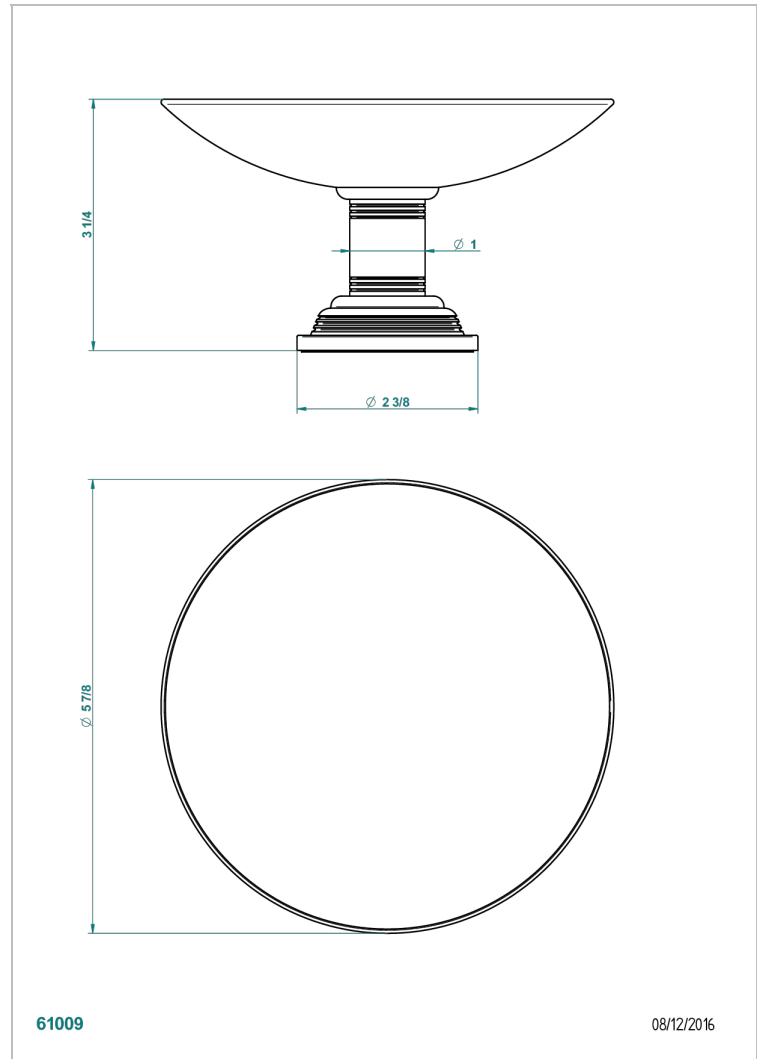

# WEST COAST WITH GUILLOCHE DECOR

U9C-544GM

Soap dish, freestanding , 6" diameter

THG<sup>®</sup>  
PARIS

## CHARACTERISTIC

- West coast with Guilloché decor
- Soap dish, freestanding , 6" diameter