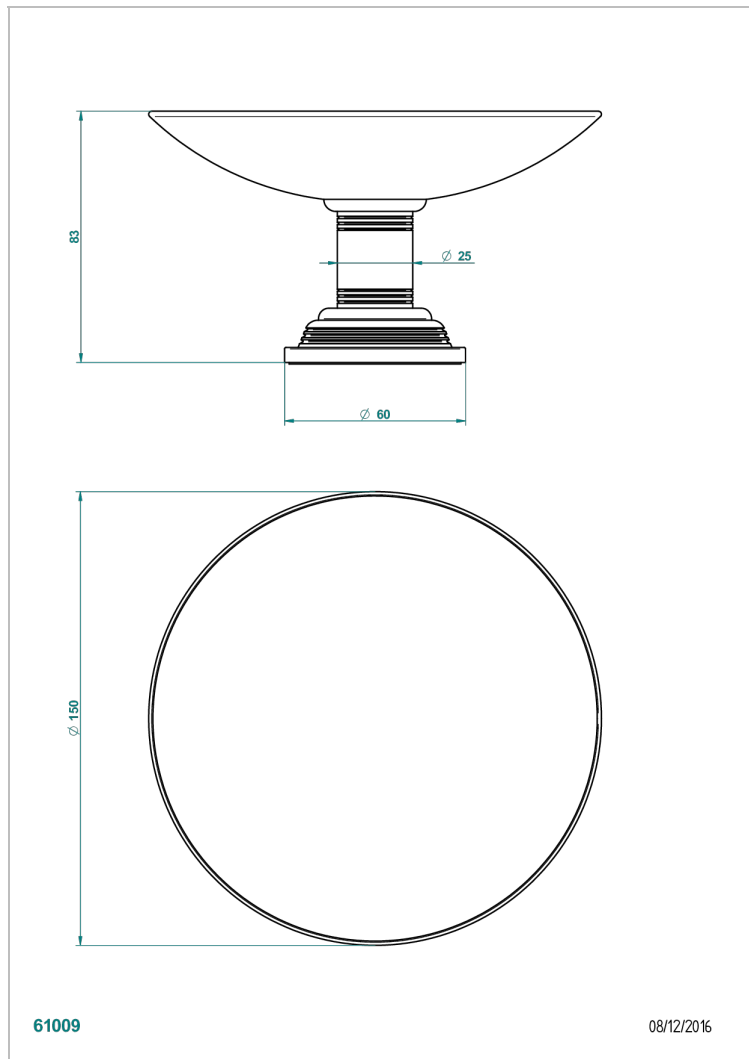

WEST COAST METAL WITH LEVER HANDLES

U9B-544GM

Soap dish, freestanding , 6" diameter

THG[®]
PARIS

CHARACTERISTIC

- West Coast Metal with lever handles
- Soap dish, freestanding , 6" diameter

AVAILABLE FINITIONS