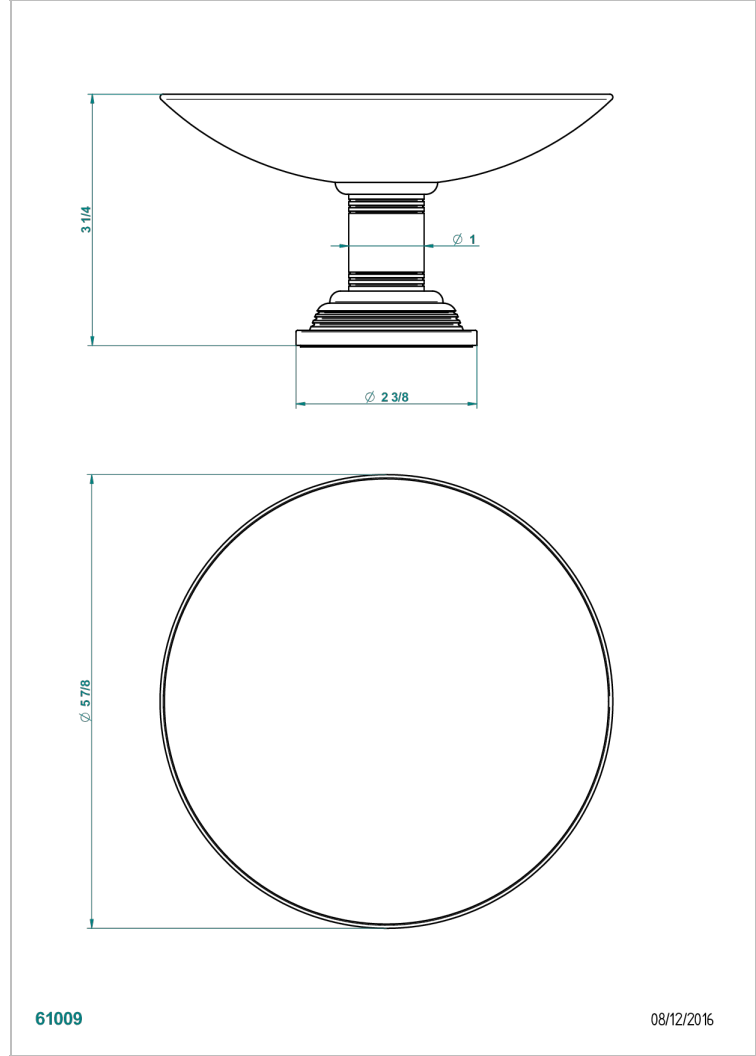

WEST COAST METAL WITH LEVER HANDLES

U9B-544GM

Soap dish, freestanding , 6" diameter

THG[®]
PARIS

CHARACTERISTIC

- West Coast Metal with lever handles
- Soap dish, freestanding , 6" diameter

AVAILABLE FINITIONS